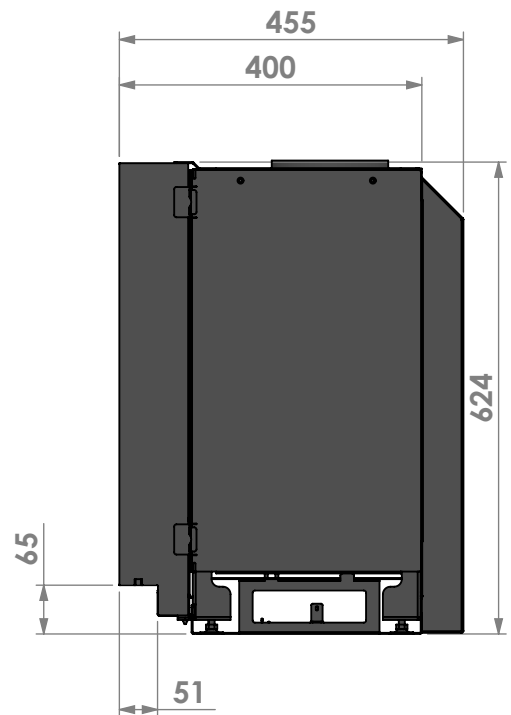

verdiept kader 50mm met convectieventilator
insert frame 50mm with convection ventilator
cadre de profondeur 50mm avec ventilateur de convection
vertiefter Rahmen 50mm mit Konvektionsventilator

bellfires

Barbas Bellfires B.V.
Hallenstraat 17
5531 AB Bladel
The Netherlands
www.barbasbellfires.com

Name: **Smart Bell 75-60**

Modifications reserved

Projection:

American

Scale:

1:10

Version:

Unit:

mm