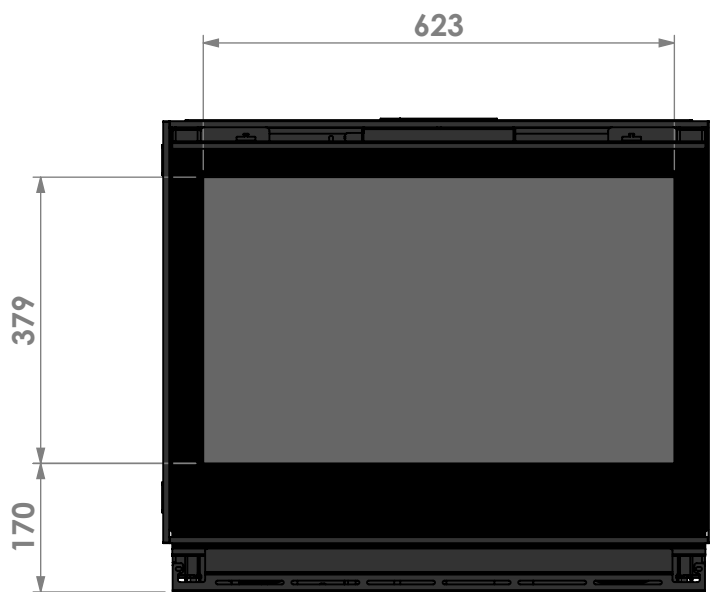

verdiept kader 15mm
insert frame 15mm
cadre de profondeur 15mm
vertiefter Rahmen 15mm

bellfires

Barbas Bellfires B.V.
Hallenstraat 17
5531 AB Bladel
The Netherlands
www.barbasbellfires.com

Name: **Smart Bell 75-60**

Modifications reserved

Projection: American

Scale: **1:10**

Unit: **mm**

Version: