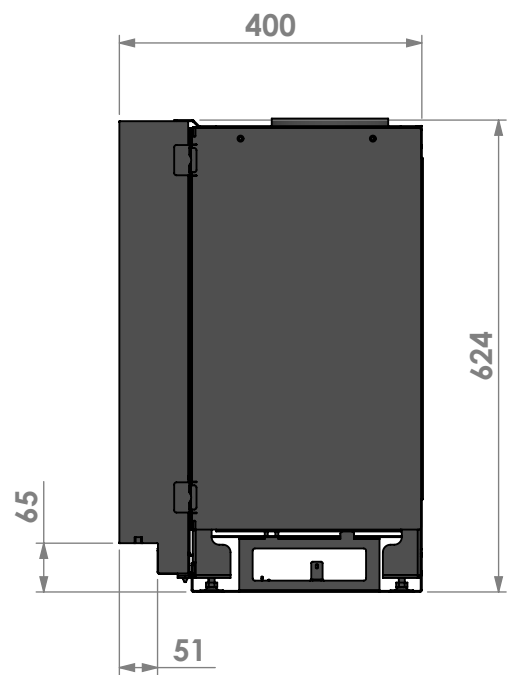

Name: **Smart Bell 75-60**

Modifications reserved

Projection: American

Scale: **1:10**

Unit: **mm**

Version:

verdiept kader 50mm
 insert frame 50mm
 cadre de profondeur 50mm
 vertiefter Rahmen 50mm

bellfires