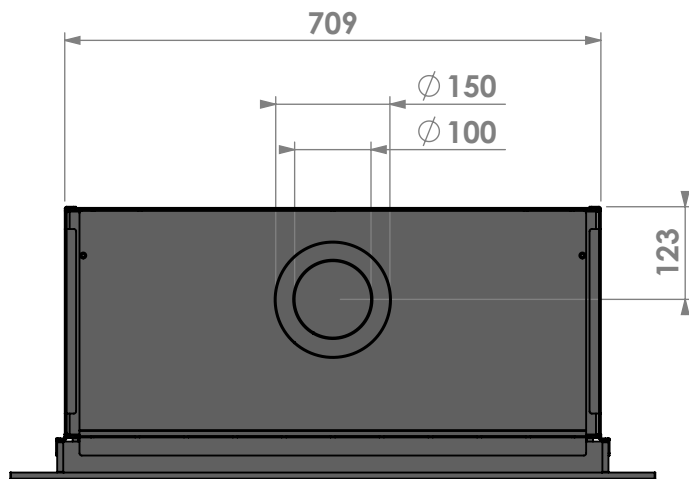

klassiek kader 70mm
classic frame 70mm
cadre classique 70mm
klassischer Rahmen 70mm

bellfires

Barbas Bellfires B.V.
Hallenstraat 17
5531 AB Bladel
The Netherlands
www.barbasbellfires.com

Name: **Smart Bell 75-60**

Modifications reserved

Projection: American

Scale: **1:10**

Unit: **mm**

Version: