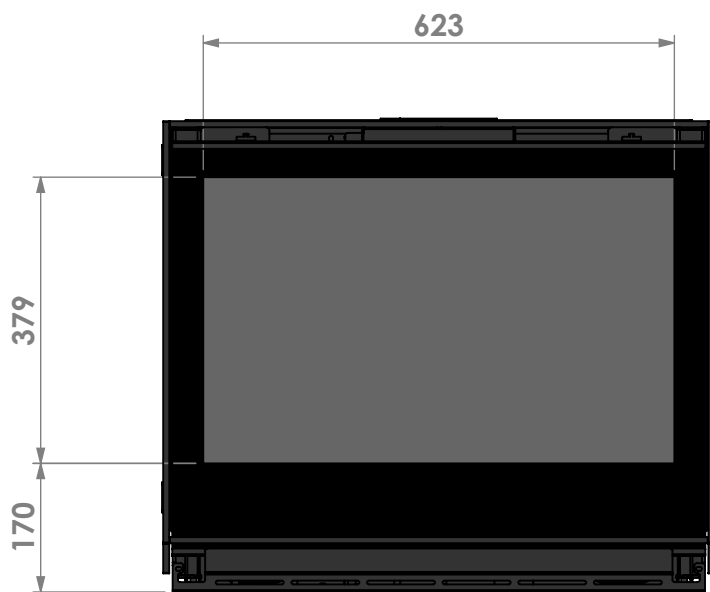

Name: **Smart Bell 75-60**

Modifications reserved

Projection: American

Scale: **1:10**

Unit: **mm**

Version:

verdiept kader 50mm
 insert frame 50mm
 cadre de profondeur 50mm
 vertiefter Rahmen 50mm

bellfires