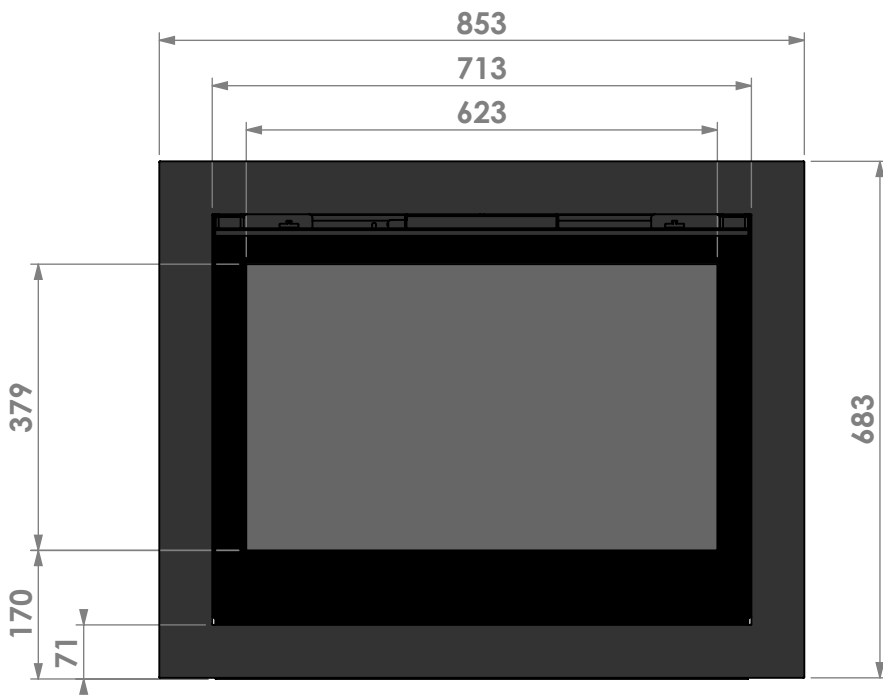

klassiek kader 70mm
classic frame 70mm
cadre classique 70mm
klassischer Rahmen 70mm

bellfires

Barbas Bellfires B.V.
Hallenstraat 17
5531 AB Bladel
The Netherlands
www.barbasbellfires.com

Name: **Smart Bell 75-60**

Modifications reserved

Projection: American

Scale: **1:10**

Unit: **mm**

Version: