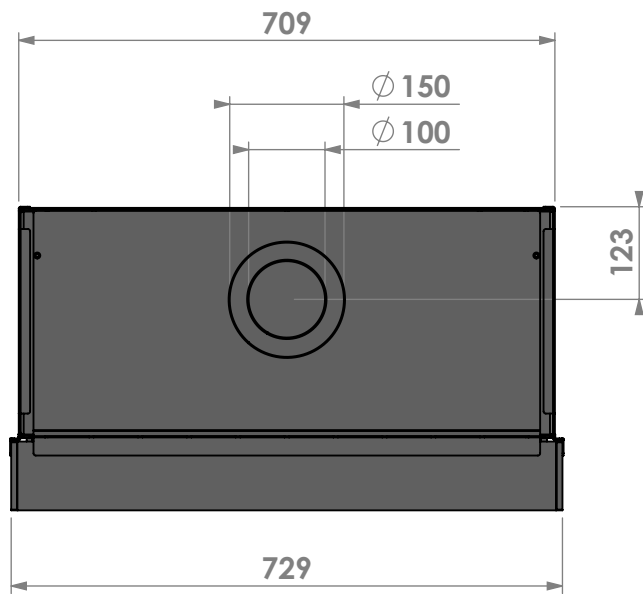

Name: **Smart Bell 75-60**

Modifications reserved

Projection: American

Scale: **1:10**

Unit: **mm**

Version:

verdiept kader 50mm
 insert frame 50mm
 cadre de profondeur 50mm
 vertiefter Rahmen 50mm

bellfires