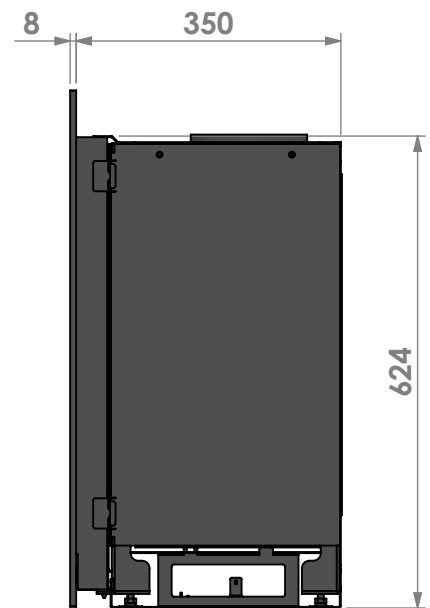

klassiek kader 70mm
classic frame 70mm
cadre classique 70mm
klassischer Rahmen 70mm

bellfires

Barbas Bellfires B.V.
Hallenstraat 17
5531 AB Bladel
The Netherlands
www.barbasbellfires.com

Name: **Smart Bell 75-60**

Modifications reserved

Projection: American

Scale: **1:10**

Unit: **mm**

Version: