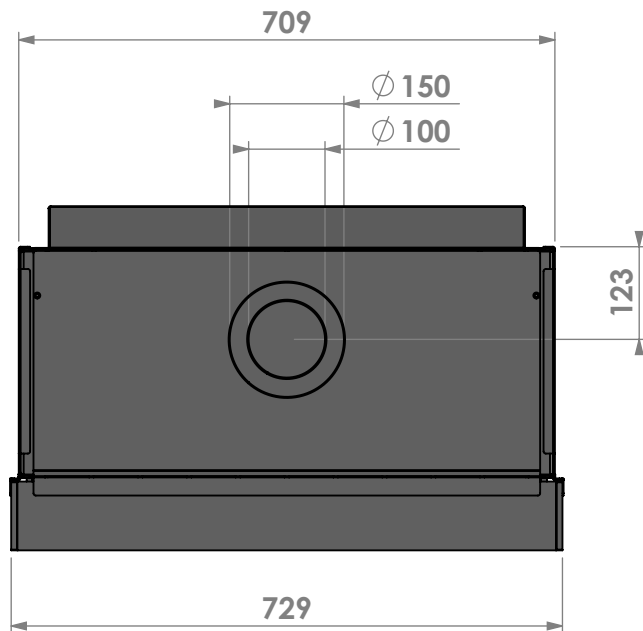

verdiept kader 50mm met convectieventilator
insert frame 50mm with convection ventilator
cadre de profondeur 50mm avec ventilateur de convection
vertiefter Rahmen 50mm mit Konvektionsventilator

bellfires

Barbas Bellfires B.V.
Hallenstraat 17
5531 AB Bladel
The Netherlands
www.barbasbellfires.com

Name: **Smart Bell 75-60**

Modifications reserved

Projection:

American

Scale:

1:10

Version:

Unit:

mm