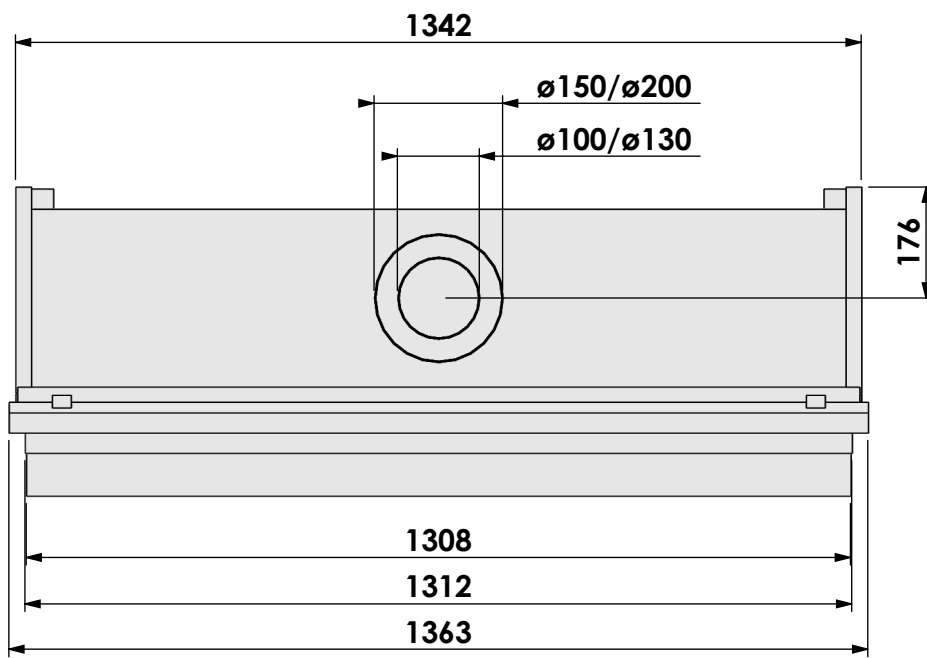

Name: **HBL-3 hidden door+ 7cm**

**Modifications reserved**

Projection:  
American

Scale: **1:12**  
Unit: **mm**

Version: **0**

Bellfires - Hallenstraat 17  
 5531 AB Bladel - Netherlands  
 Tel. +31 (0) 497 33 92 00  
 Fax. +31 (0) 497 33 92 10  
 Email: info@bellfires.com

Name: **HBL-3 hidden door+ 10cm**

Modifications reserved

Projection: American

Scale: 1:12  
 Unit: mm

Version: 0

\* = optional extended adjustable legs max. + 350 mm

Bellfires - Hallenstraat 17  
5531 AB Bladel - Netherlands  
Tel. +31 (0) 497 33 92 00  
Fax. +31 (0) 497 33 92 10  
Email: info@bellfires.com

Name: **HBL-3 hidden door+ 10cm stone bar**

Modifications reserved

Projection: American

Scale: 1:12  
Unit: mm

Version: 0