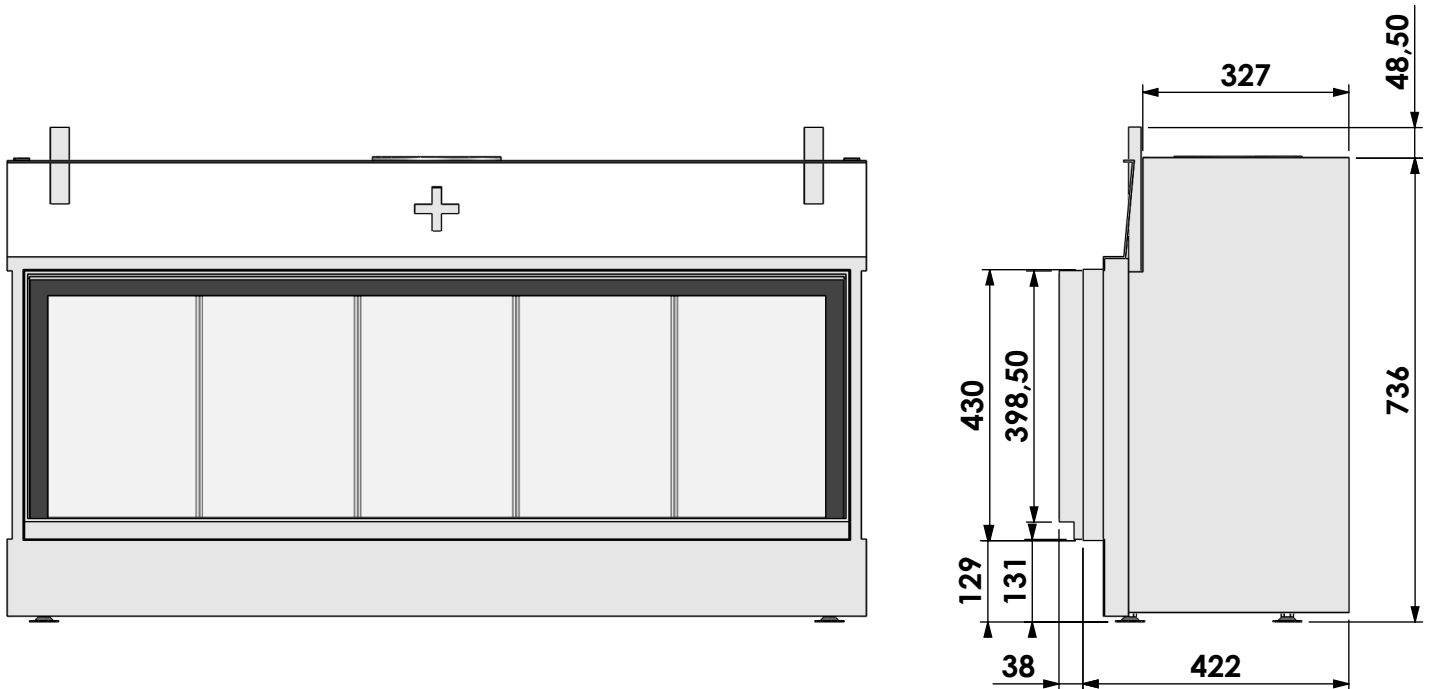

Name: **HBL-3 hidden door convection casing**

Modifications reserved

Projection: American

Scale: 1:12  
Unit: mm

Version: 0

Bellfires - Hallenstraat 17  
 5531 AB Bladel - Netherlands  
 Tel. +31 (0) 497 33 92 00  
 Fax. +31 (0) 497 33 92 10  
 Email: info@bellfires.com