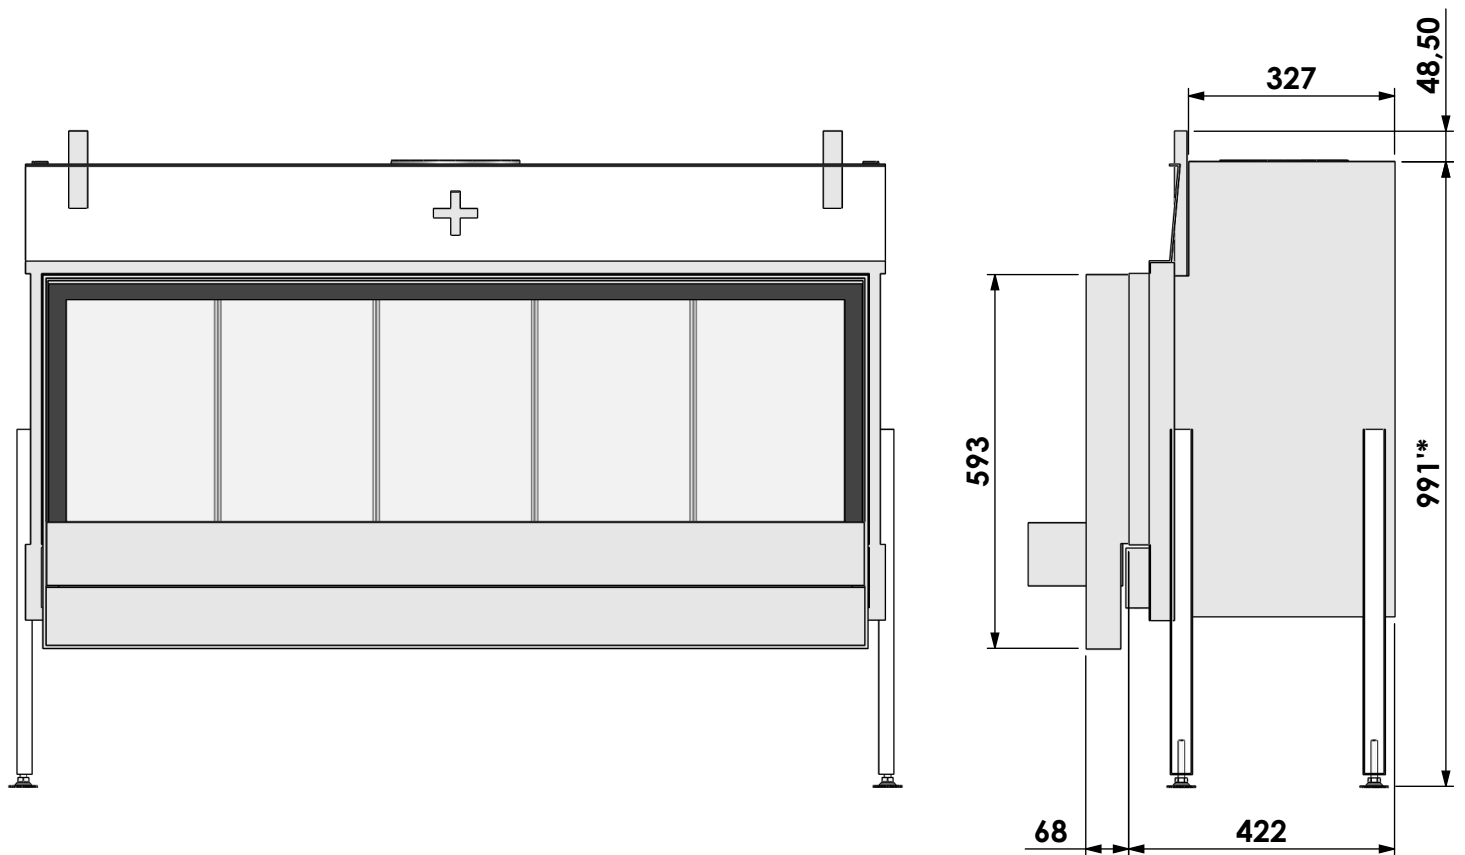

Name: **HBL-3 hidden door+ 10cm**

Modifications reserved

Projection: American

Scale: 1:12  
 Unit: mm

Version: 0

\* = optional extended adjustable legs max. + 350 mm

Bellfires - Hallenstraat 17  
5531 AB Bladel - Netherlands  
Tel. +31 (0) 497 33 92 00  
Fax. +31 (0) 497 33 92 10  
Email: info@bellfires.com

Name: **HBL-3 hidden door+ 10cm stone bar**

Modifications reserved

Projection: American

Scale: 1:12  
Unit: mm

Version: 0