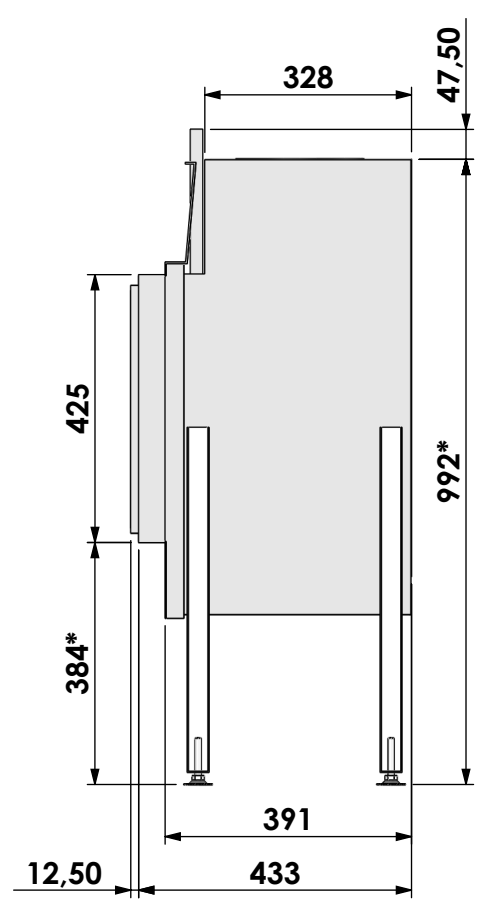

Scale: 1:12  
 Unit: mm

Version: 0

Bellfires - Hallenstraat 17  
 5531 AB Bladel - Netherlands  
 Tel. +31 (0) 497 33 92 00  
 Fax. +31 (0) 497 33 92 10  
 Email: info@bellfires.com

Name: **HBL-3 hidden door**

Modifications reserved

Projection: American

Scale: 1:12  
 Unit: mm

Version: 0

\* = optional extended adjustable legs max. + 350 mm

Bellfires - Hallenstraat 17  
 5531 AB Bladel - Netherlands  
 Tel. +31 (0) 497 33 92 00  
 Fax. +31 (0) 497 33 92 10  
 Email: info@bellfires.com

Name: **HBL-3 hidden door+ 10cm stone bar**

Modifications reserved

Projection: American

Scale: 1:12  
Unit: mm

Version: 0