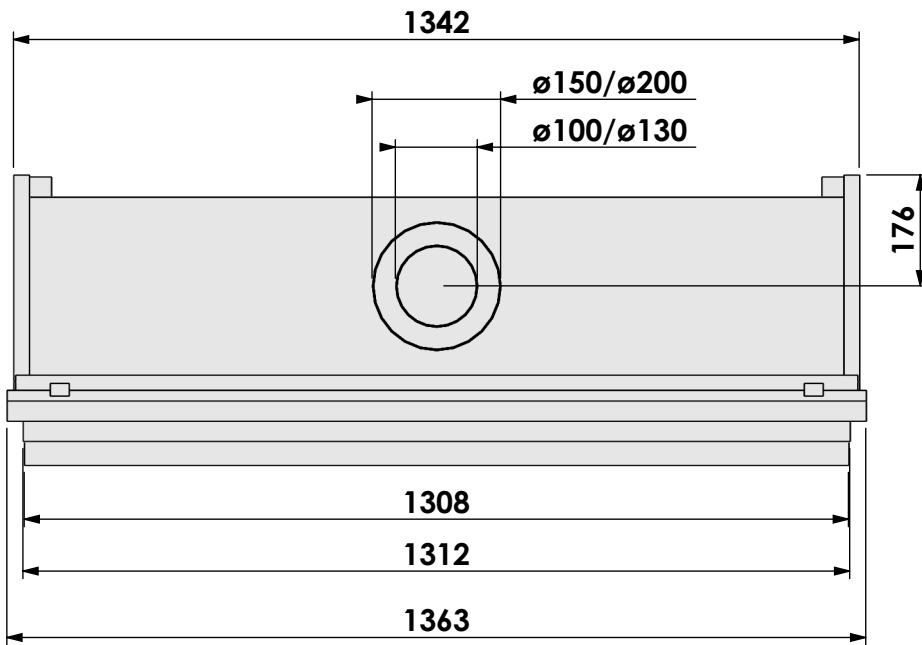

Name: **HBL-3 hidden door convection casing**

Modifications reserved

Projection: American

Scale: 1:12  
Unit: mm

Version: 0

Bellfires - Hallenstraat 17  
 5531 AB Bladel - Netherlands  
 Tel. +31 (0) 497 33 92 00  
 Fax. +31 (0) 497 33 92 10  
 Email: info@bellfires.com

Name: **HBL-3 hidden door+ 7cm**

**Modifications reserved**

Projection:  
American

Scale: **1:12**  
Unit: **mm**

Version: **0**

Bellfires - Hallenstraat 17  
 5531 AB Bladel - Netherlands  
 Tel. +31 (0) 497 33 92 00  
 Fax. +31 (0) 497 33 92 10  
 Email: info@bellfires.com

Name: **HBL-3 hidden door+ 10cm**

Modifications reserved

Projection: American

Scale: 1:12  
 Unit: mm

Version: 0

\* = optional extended adjustable legs max. + 350 mm

Bellfires - Hallenstraat 17  
5531 AB Bladel - Netherlands  
Tel. +31 (0) 497 33 92 00  
Fax. +31 (0) 497 33 92 10  
Email: info@bellfires.com

Name: **HBL-3 hidden door+ 10cm stone bar**

Modifications reserved

Projection: American

Scale: 1:12  
Unit: mm

Version: 0