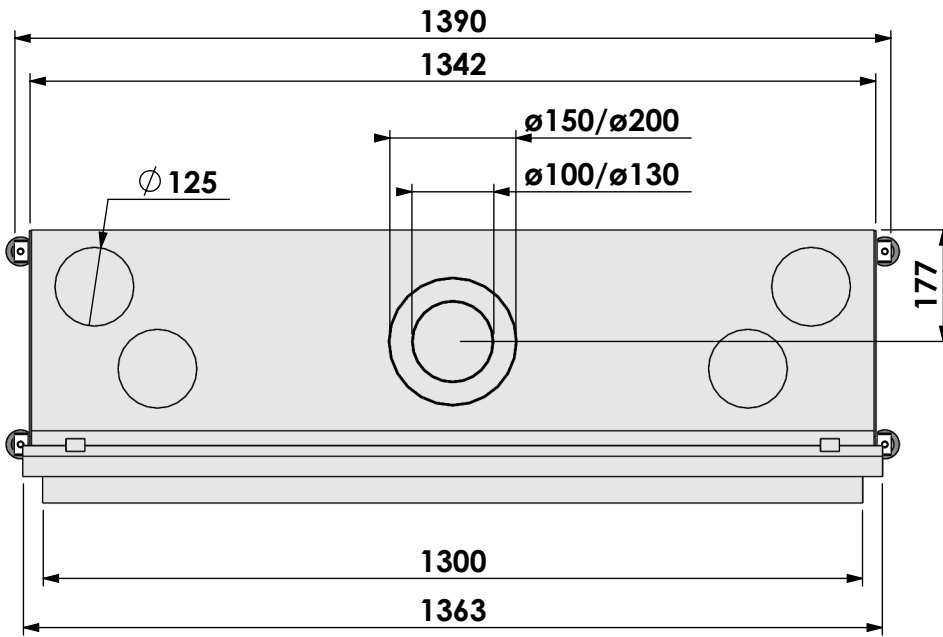

Name: **HBL-3 floating frame convection casing**

Modifications reserved

Projection: American

Scale: 1:12  
 Unit: mm

Version: 0

\* = optional extended adjustable legs max. + 350 mm

Bellfires - Hallenstraat 17  
5531 AB Bladel - Netherlands  
Tel. +31 (0) 497 33 92 00  
Fax. +31 (0) 497 33 92 10  
Email: info@bellfires.com

Name: **HBL-3 hidden door+ 10cm stone bar**

Modifications reserved

Projection: American

Scale: 1:12  
Unit: mm

Version: 0