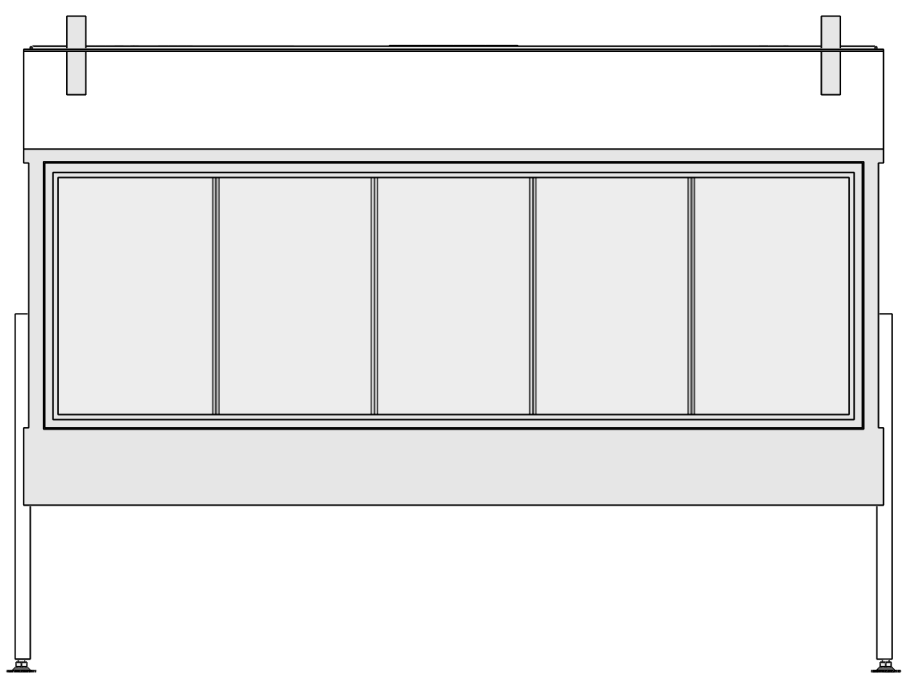

Scale: 1:12  
 Unit: mm

Version: 0

Bellfires - Hallenstraat 17  
 5531 AB Bladel - Netherlands  
 Tel. +31 (0) 497 33 92 00  
 Fax. +31 (0) 497 33 92 10  
 Email: info@bellfires.com

Name: **HBL-3 hidden door**

Modifications reserved

Projection: American

Scale: 1:12  
 Unit: mm

Version: 0

\* = optional extended adjustable legs max. + 350 mm

Bellfires - Hallenstraat 17  
 5531 AB Bladel - Netherlands  
 Tel. +31 (0) 497 33 92 00  
 Fax. +31 (0) 497 33 92 10  
 Email: info@bellfires.com

Name: **HBL-3 floating frame convection casing**

Modifications reserved

Projection: American

Scale: 1:12  
 Unit: mm

Version: 0

\* = optional extended adjustable legs max. + 350 mm

Bellfires - Hallenstraat 17  
5531 AB Bladel - Netherlands  
Tel. +31 (0) 497 33 92 00  
Fax. +31 (0) 497 33 92 10  
Email: info@bellfires.com

Name: **HBL-3 hidden door+ 10cm stone bar**

Modifications reserved

Projection: American

Scale: 1:12  
Unit: mm

Version: 0