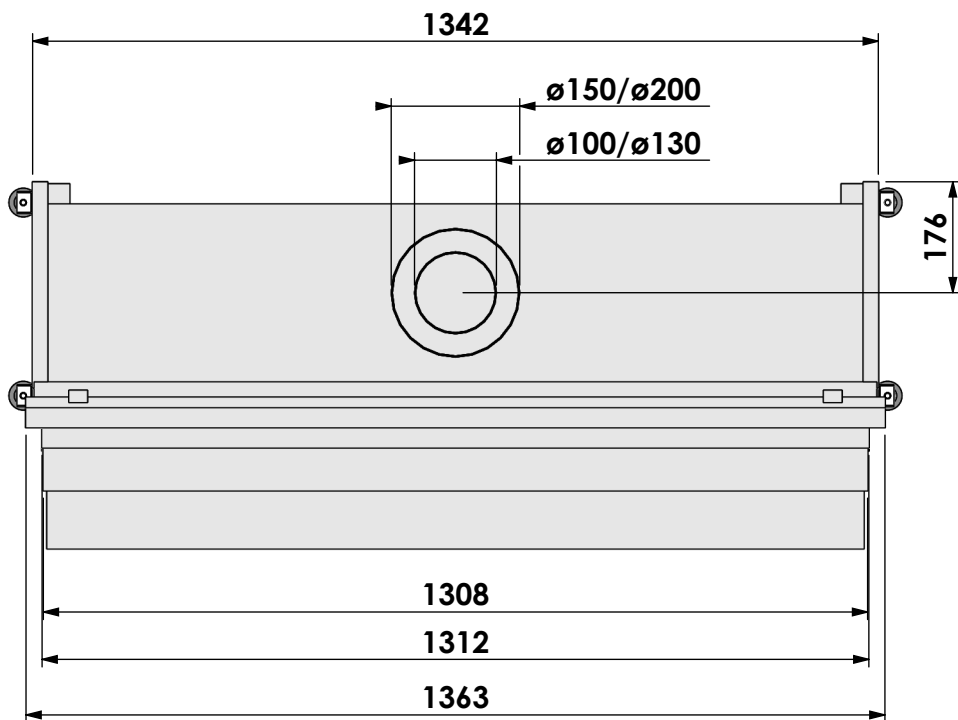

Name: **HBL-3 hidden door+ 10cm**

Modifications reserved

Projection: American

Scale: 1:12  
 Unit: mm

Version: 0

\* = optional extended adjustable legs max. + 350 mm

Bellfires - Hallenstraat 17  
5531 AB Bladel - Netherlands  
Tel. +31 (0) 497 33 92 00  
Fax. +31 (0) 497 33 92 10  
Email: info@bellfires.com

Name: **HBL-3 hidden door+ 10cm stone bar**

Modifications reserved

Projection: American

Scale: 1:12  
Unit: mm

Version: 0