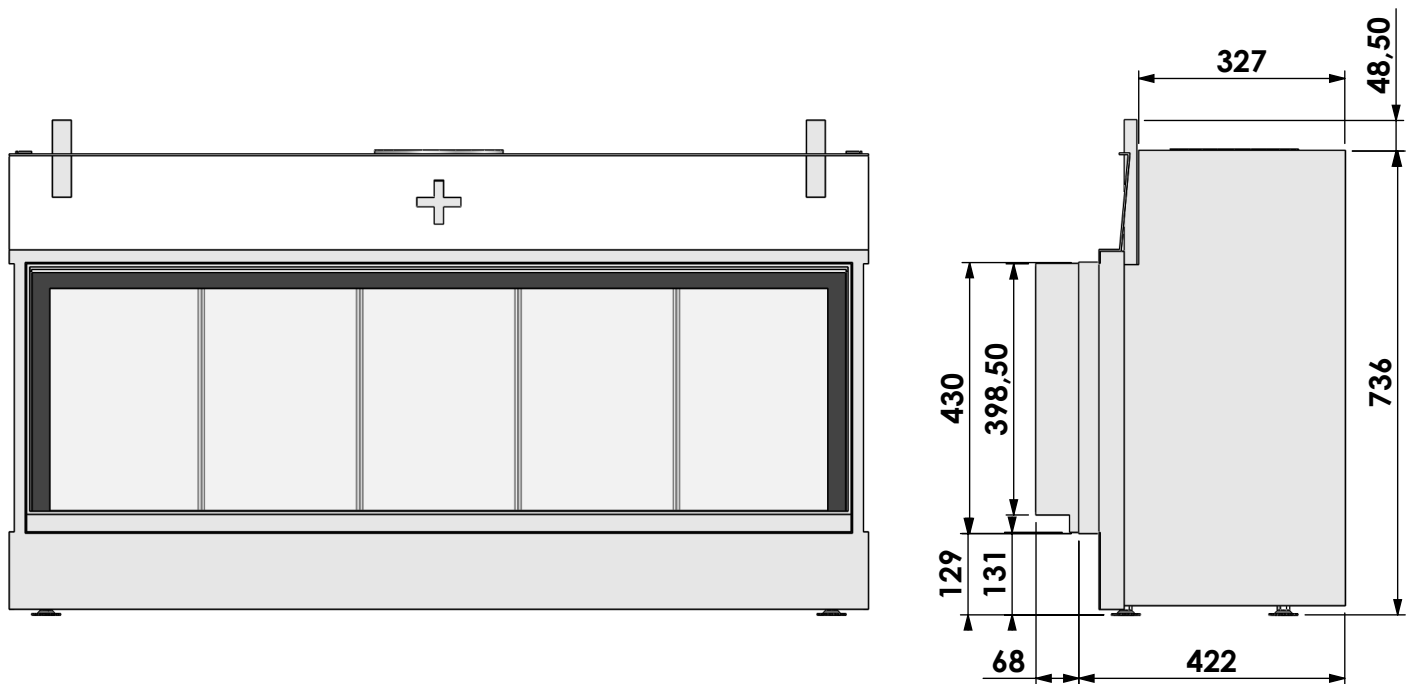

Name: **HBL-3 hidden door+ 7cm**

**Modifications reserved**

Projection:  
American

Scale: **1:12**  
Unit: **mm**

Version: **0**

Bellfires - Hallenstraat 17  
 5531 AB Bladel - Netherlands  
 Tel. +31 (0) 497 33 92 00  
 Fax. +31 (0) 497 33 92 10  
 Email: info@bellfires.com