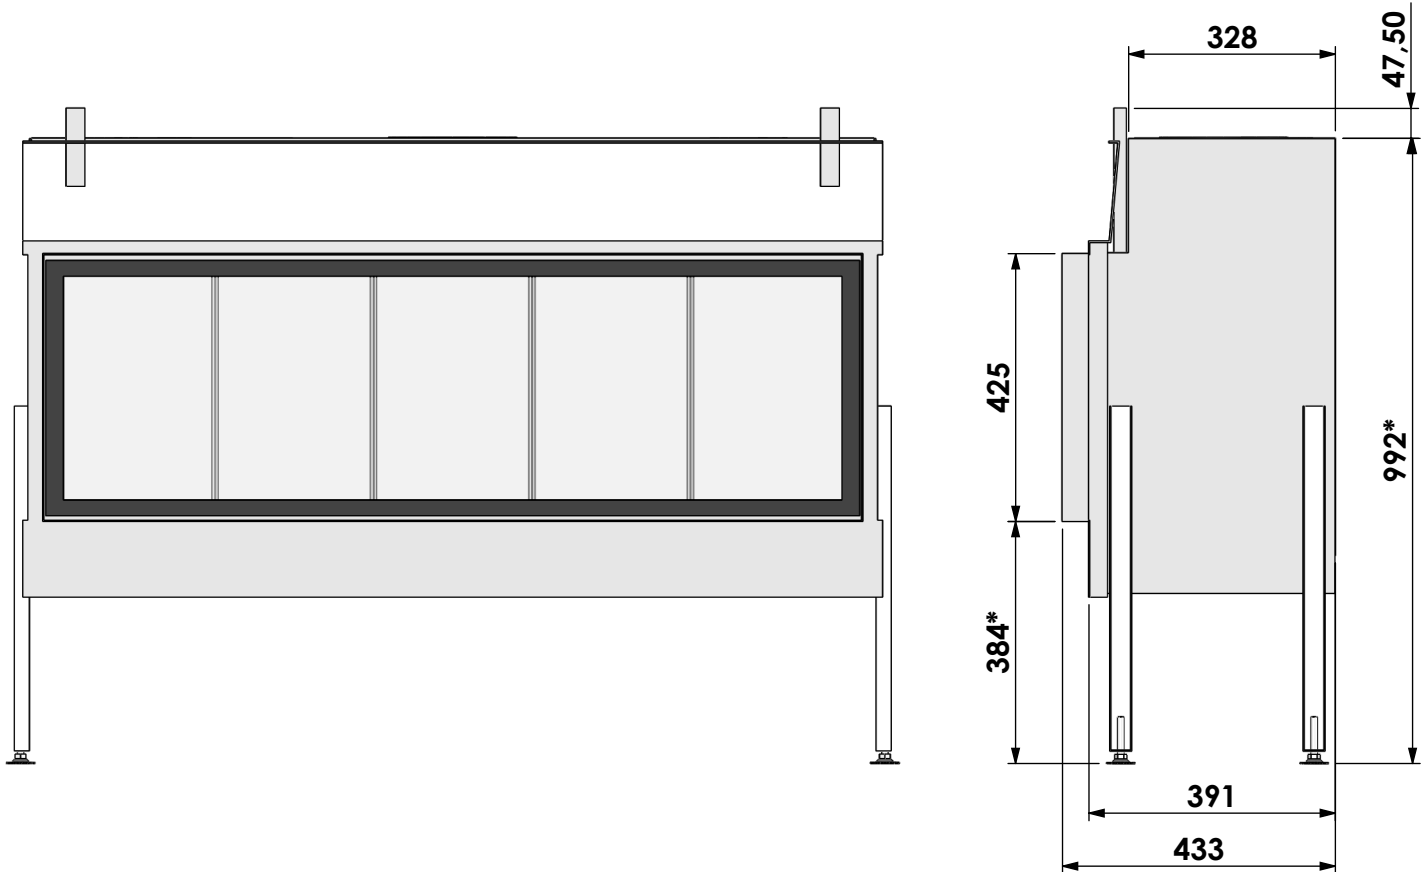

Name: **HBL-3 floating frame convection casing**

Modifications reserved

Projection: American

Scale: 1:12  
 Unit: mm

Version: 0

\* = optional extended adjustable legs max. + 350 mm

Bellfires - Hallenstraat 17  
5531 AB Bladel - Netherlands  
Tel. +31 (0) 497 33 92 00  
Fax. +31 (0) 497 33 92 10  
Email: info@bellfires.com