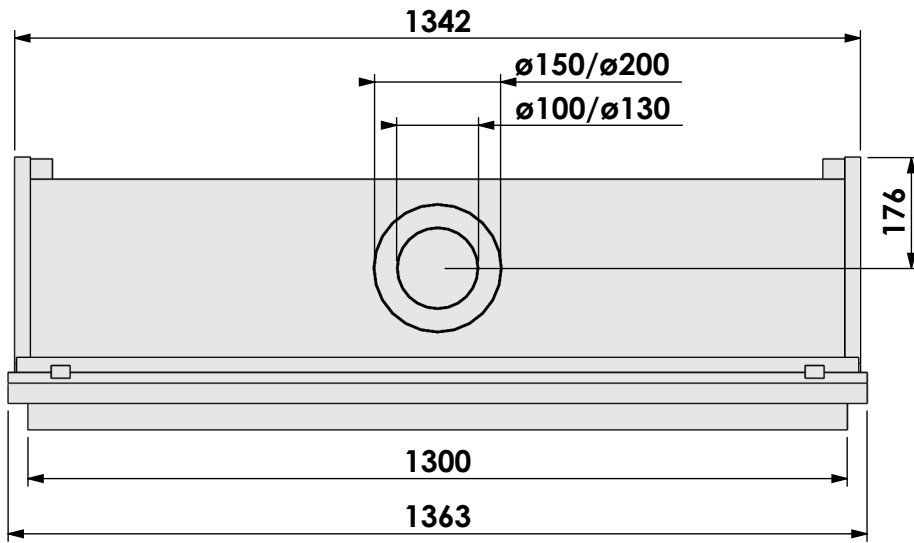

Scale: 1:12  
 Unit: mm

Version: 0

Bellfires - Hallenstraat 17  
 5531 AB Bladel - Netherlands  
 Tel. +31 (0) 497 33 92 00  
 Fax. +31 (0) 497 33 92 10  
 Email: info@bellfires.com

Name: **HBL-3 hidden door**

Modifications reserved

Projection: American

Scale: 1:12  
 Unit: mm

Version: 0

\* = optional extended adjustable legs max. + 350 mm

Bellfires - Hallenstraat 17  
 5531 AB Bladel - Netherlands  
 Tel. +31 (0) 497 33 92 00  
 Fax. +31 (0) 497 33 92 10  
 Email: info@bellfires.com

Name: **HBL-3 hidden door+ 10cm stone bar**

Modifications reserved

Projection: American

Scale: 1:12  
Unit: mm

Version: 0