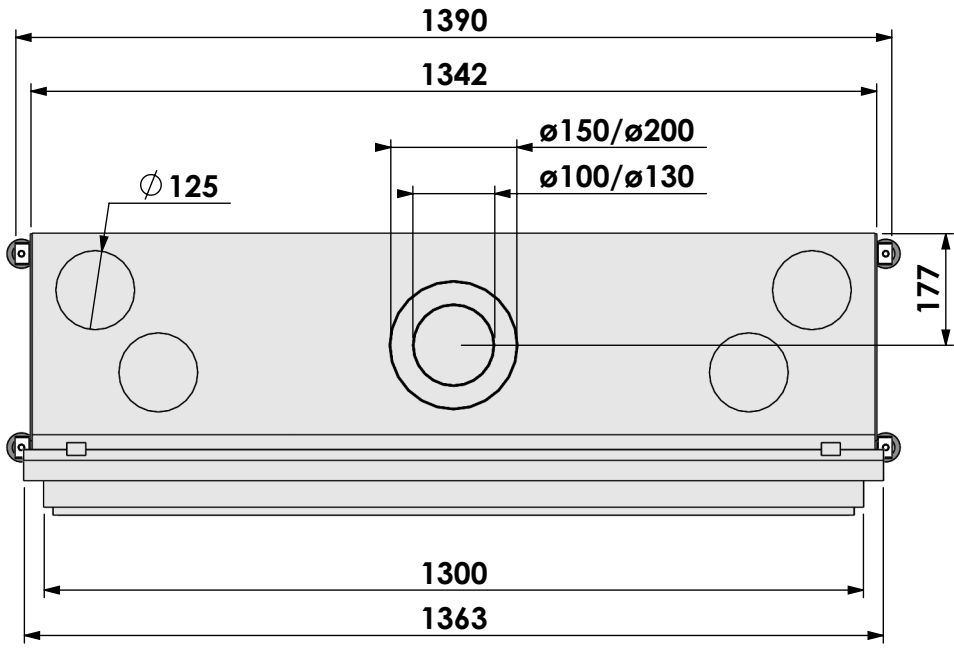

Scale: 1:12  
 Unit: mm

Version: 0

Bellfires - Hallenstraat 17  
 5531 AB Bladel - Netherlands  
 Tel. +31 (0) 497 33 92 00  
 Fax. +31 (0) 497 33 92 10  
 Email: info@bellfires.com

Name: **HBL-3 hidden door**

Modifications reserved

Projection: American

Scale: 1:12  
 Unit: mm

Version: 0

\* = optional extended adjustable legs max. + 350 mm

Bellfires - Hallenstraat 17  
 5531 AB Bladel - Netherlands  
 Tel. +31 (0) 497 33 92 00  
 Fax. +31 (0) 497 33 92 10  
 Email: info@bellfires.com

Name: **HBL-3 hidden door+ 10cm stone bar**

Modifications reserved

Projection: American

Scale: 1:12  
Unit: mm

Version: 0