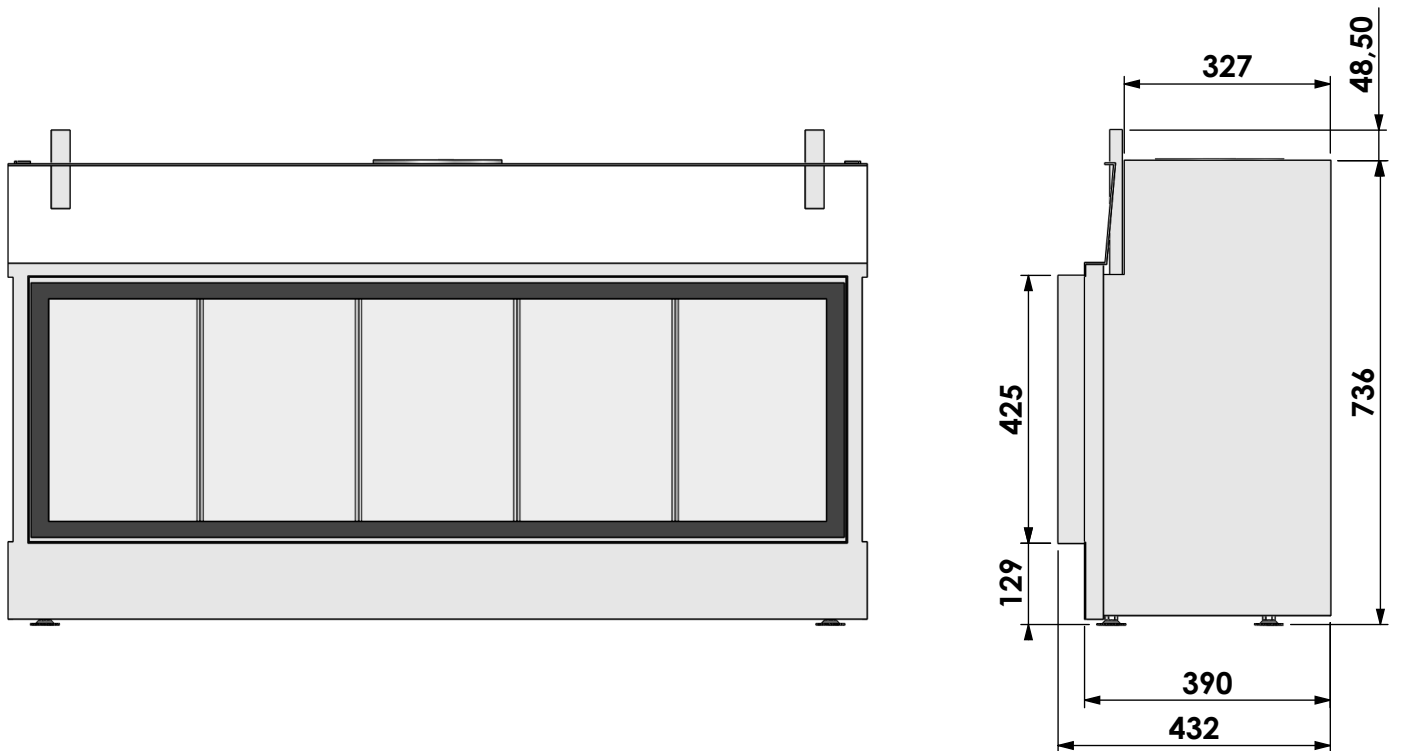

Bellfires - Hallenstraat 17
5531 AB Bladel - Netherlands
Tel. +31 (0) 497 33 92 00
Fax. +31 (0) 497 33 92 10
Email: info@bellfires.com

Name: **HBL-3 hidden door**

Modifications reserved

Projection: American

Scale: 1:12
Unit: mm

Version: 0