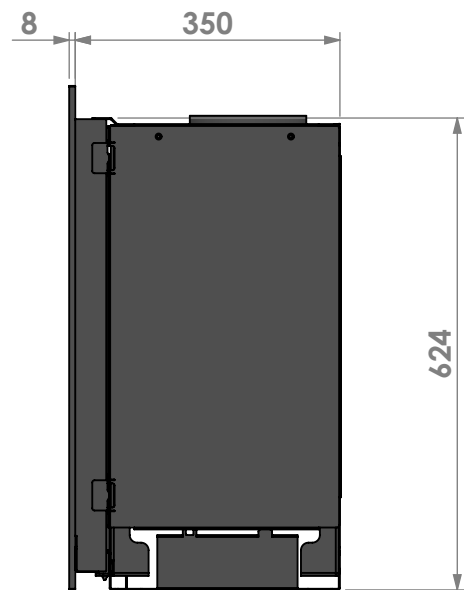

klassiek kader 52mm
classic frame 52mm
cadre classique 52mm
klassischer Rahmen 52mm

bellfires

Barbas Bellfires B.V.
Hallenstraat 17
5531 AB Bladel
The Netherlands
www.barbasbellfires.com

Name: **Smart Bell 45-60**

Modifications
reserved

Projection:
American

Scale: **1:10**

Unit: **mm**

Version: