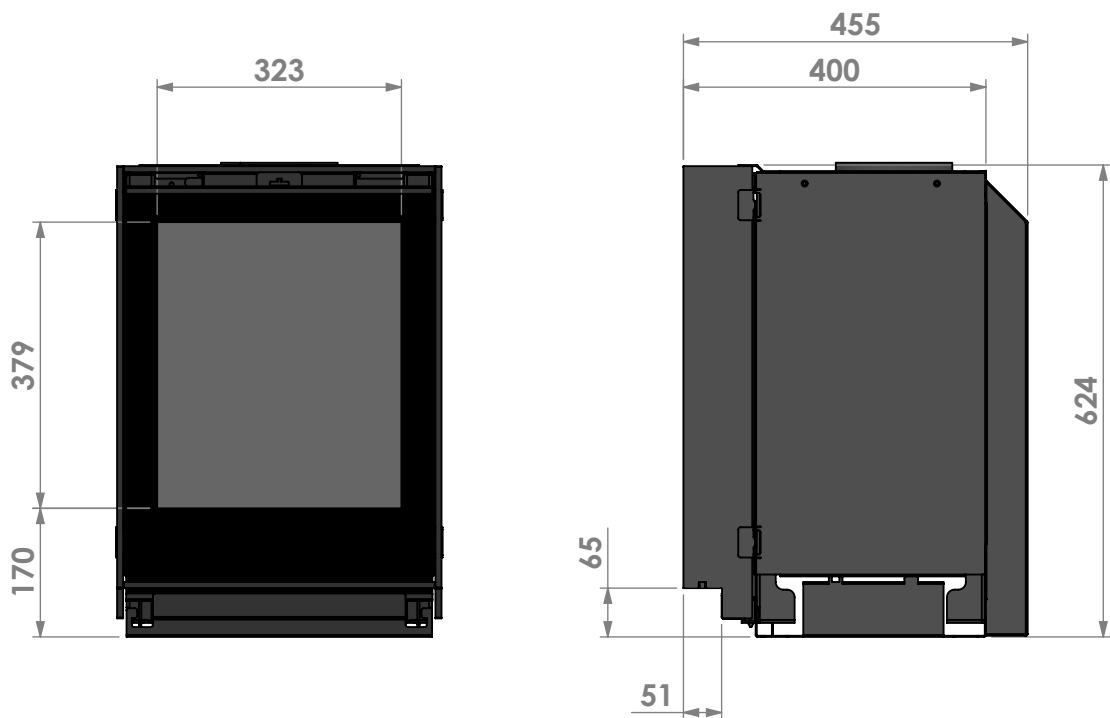

bellfires

Barbas Bellfires B.V.
 Hallenstraat 17
 5531 AB Bladel
 The Netherlands
www.barbasbellfires.com

Name: **Smart Bell 45-60**

Modifications reserved

Projection: American

Scale: **1:10**

Unit: **mm**

Version: