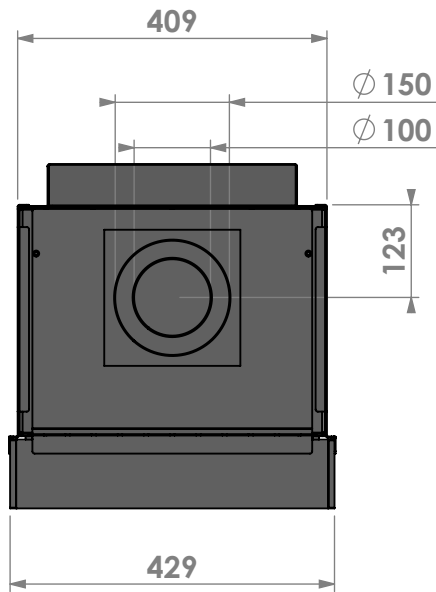

bellfires

Barbas Bellfires B.V.
 Hallenstraat 17
 5531 AB Bladel
 The Netherlands
www.barbasbellfires.com

Name: **Smart Bell 45-60**

Modifications reserved

Projection: American

Scale: **1:10**

Unit: **mm**

Version: