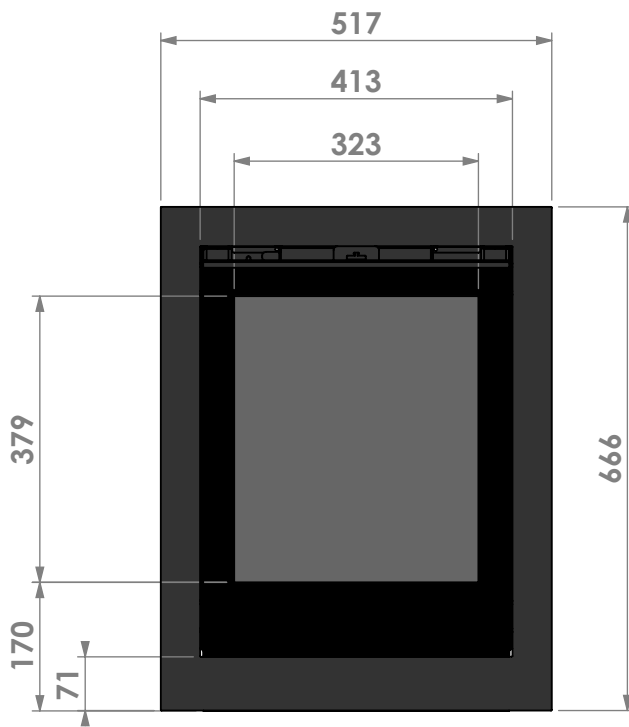

klassiek kader 52mm
classic frame 52mm
cadre classique 52mm
klassischer Rahmen 52mm

bellfires

Barbas Bellfires B.V.
Hallenstraat 17
5531 AB Bladel
The Netherlands
www.barbasbellfires.com

Name: **Smart Bell 45-60**

Modifications
reserved

Projection:
American

Scale: **1:10**

Unit: **mm**

Version: