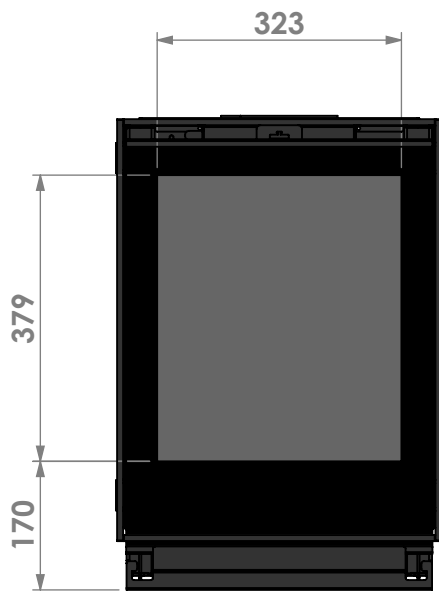

Name: **Smart Bell 45-60**

Modifications
 reserved

Projection:
American

Scale: **1:10**

Unit: **mm**

Version:

verdiept kader 15mm
 insert frame 15mm
 cadre de profondeur 15mm
 vertiefter Rahmen 15mm

bellfires