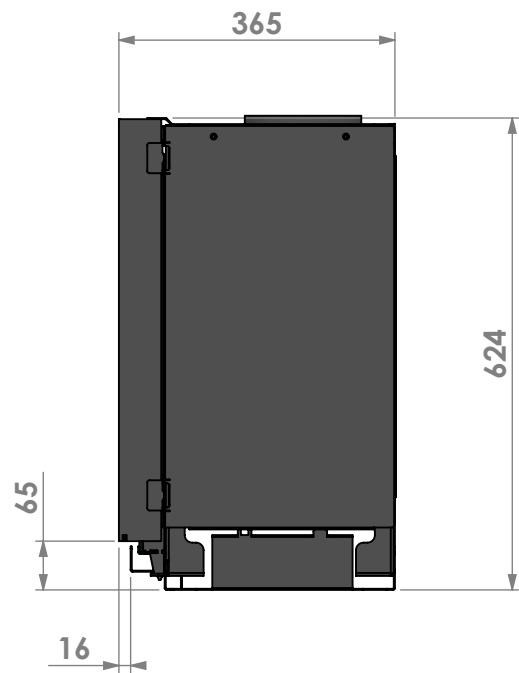

Name: **Smart Bell 45-60**

Modifications
 reserved

Projection:
American

Scale: **1:10**

Unit: **mm**

Version:

verdiept kader 15mm
 insert frame 15mm
 cadre de profondeur 15mm
 vertiefter Rahmen 15mm

bellfires