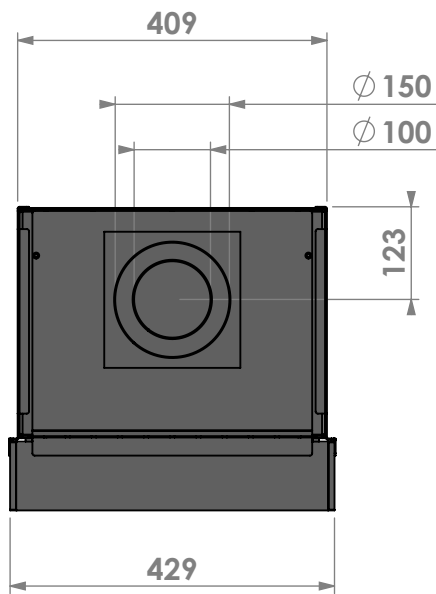

verdiept kader 50mm
insert frame 50mm
cadre de profondeur 50mm
vertiefter Rahmen 50mm

bellfires

Barbas Bellfires B.V.
Hallenstraat 17
5531 AB Bladel
The Netherlands
www.barbasbellfires.com

Name: **Smart Bell 45-60**

Modifications reserved

Projection: American

Scale: **1:10**

Unit: **mm**

Version: