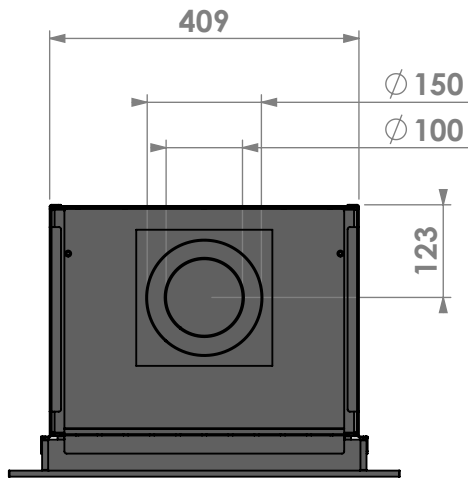

klassiek kader 52mm
classic frame 52mm
cadre classique 52mm
klassischer Rahmen 52mm

bellfires

Barbas Bellfires B.V.
Hallenstraat 17
5531 AB Bladel
The Netherlands
www.barbasbellfires.com

Name: **Smart Bell 45-60**

Modifications
reserved

Projection:
American

Scale: **1:10**

Unit: **mm**

Version: