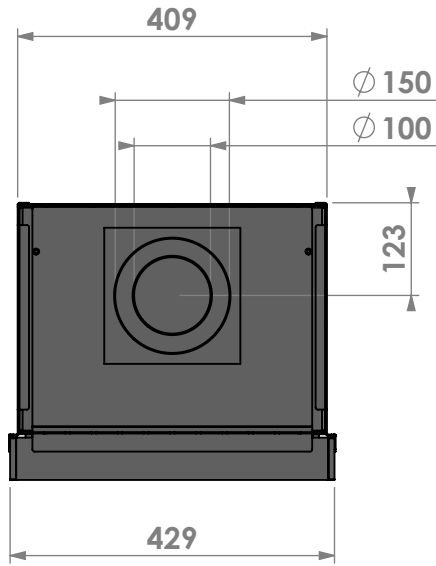

Name: **Smart Bell 45-60**

Modifications
 reserved

Projection:
American

Scale: **1:10**

Unit: **mm**

Version:

verdiept kader 15mm
 insert frame 15mm
 cadre de profondeur 15mm
 vertiefter Rahmen 15mm

bellfires