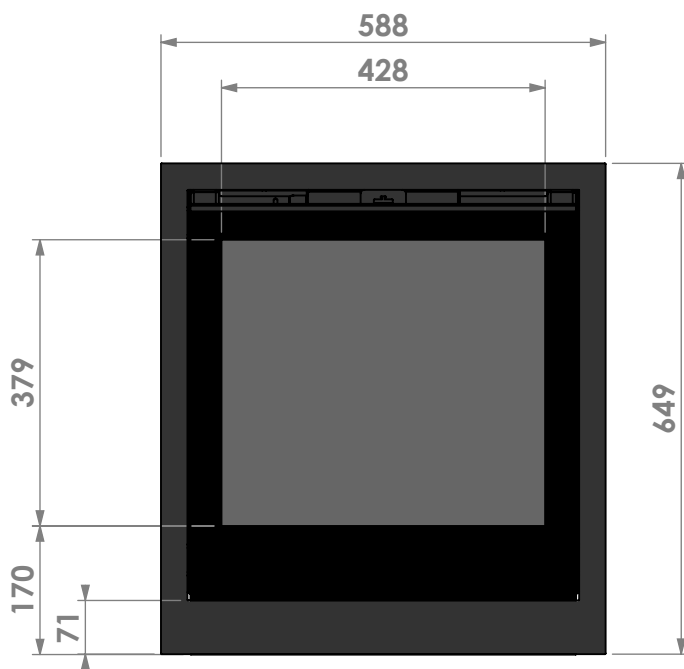

inbouw kader
 built-in frame
 cadre encastrable
 Einbaurahmen

bellfires

Barbas Bellfires B.V.
 Hallenstraat 17
 5531 AB Bladel
 The Netherlands
 www.barbasbellfires.com

Name: **Smart Bell 55-60**

Modifications reserved

Projection: American

Scale: **1:10**

Unit: **mm**

Version:

klassiek kader 35mm
 classic frame 35mm
 cadre classique 35mm
 klassischer Rahmen 35mm

bellfires

Barbas Bellfires B.V.
 Hallenstraat 17
 5531 AB Bladel
 The Netherlands
www.barbasbellfires.com

Name: **Smart Bell 55-60**

Modifications
 reserved

Projection:
American

Scale:

1:10

Version:

Unit:

mm

Modifications
 reserved

Projection:

American

Scale:

1:10

Version:

Unit:

mm