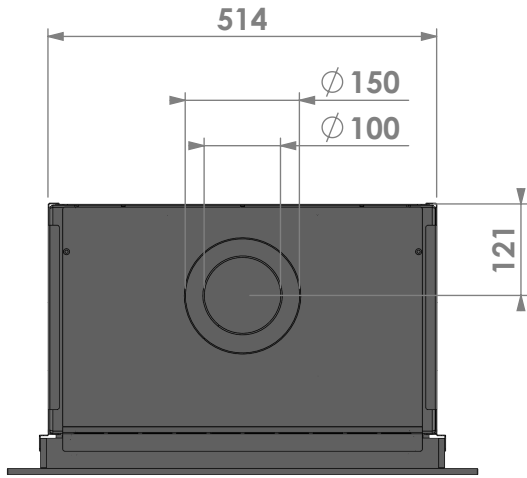

Name: **Smart Bell 55-60**

Modifications
 reserved

Projection:
American

Scale:

1:10

Version:

Unit:

mm

Modifications
 reserved

Projection:

American

Scale:

1:10

Version:

Unit:

mm