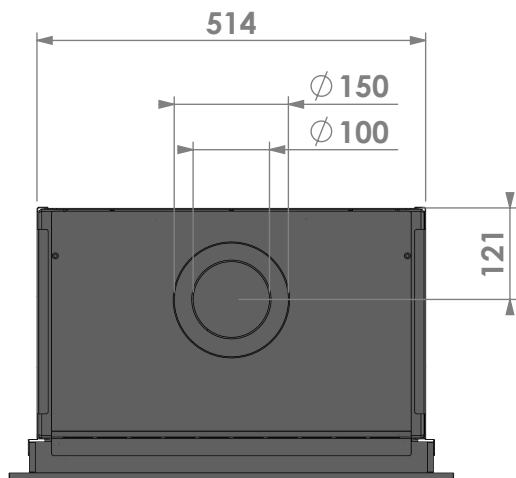

Projection: American

Scale: **1:10**

Unit: **mm**

Version:

klassiek kader 35mm
 classic frame 35mm
 cadre classique 35mm
 klassischer Rahmen 35mm

bellfires

Barbas Bellfires B.V.
 Hallenstraat 17
 5531 AB Bladel
 The Netherlands
www.barbasbellfires.com

Name: **Smart Bell 55-60**

Modifications
 reserved

Projection:
American

Scale:

1:10

Version:

Unit:

mm

Modifications
 reserved

Projection:

American

Scale:

1:10

Version:

Unit:

mm