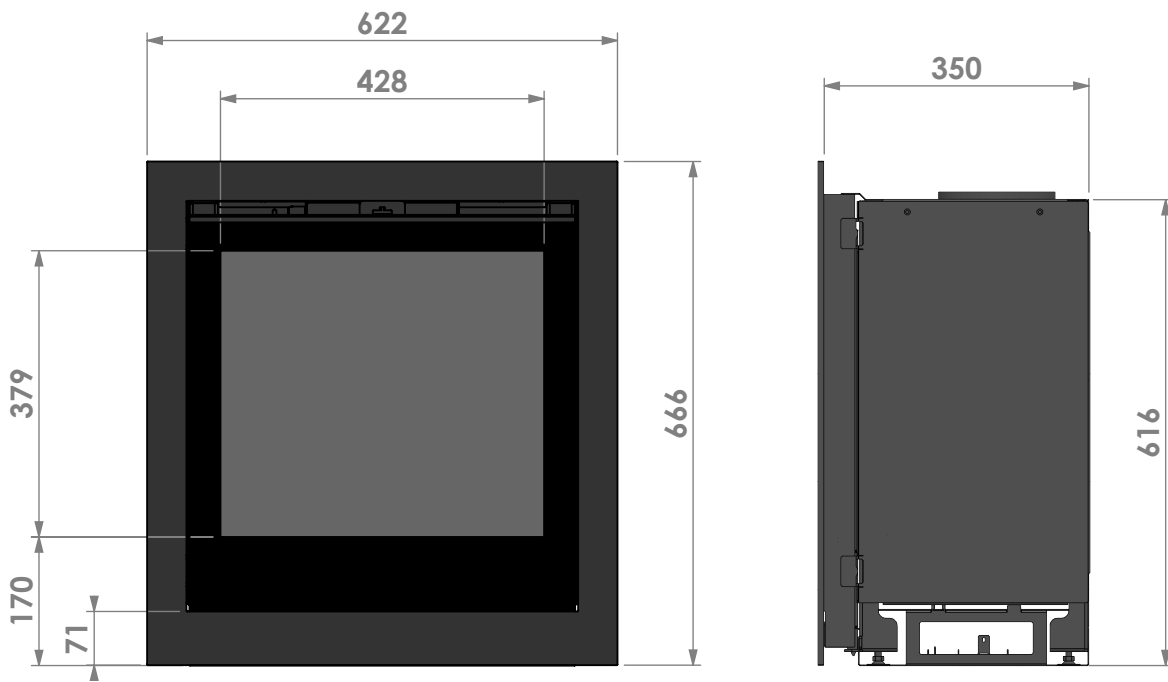

Name: **Smart Bell 55-60**

Modifications
 reserved

Projection:
American

Scale:

1:10

Version:

Unit:

mm