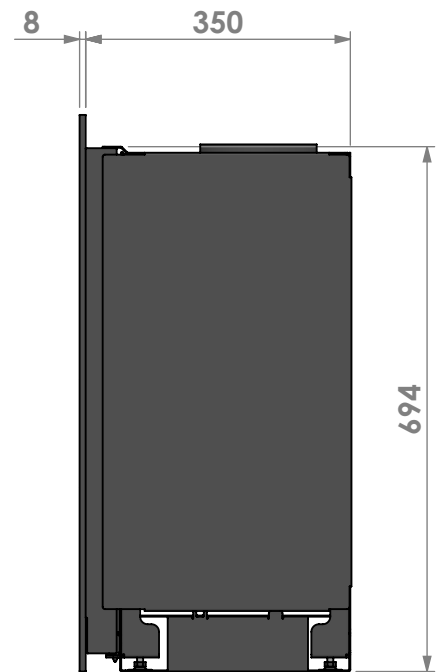

klassiek kader 52mm
classic frame 52mm
cadre classique 52mm
klassischer Rahmen 52mm

Bellfires - Hallenstraat 17
5531 AB Bladel - Netherlands
Tel. +31 (0) 497 33 92 00
Fax. +31 (0) 497 33 92 10
Email: info@bellfires.com

Name: **Smart Bell 80-70**

**Modifications
reserved**

Projection:
American

Scale:

1:10
mm

Version:

0