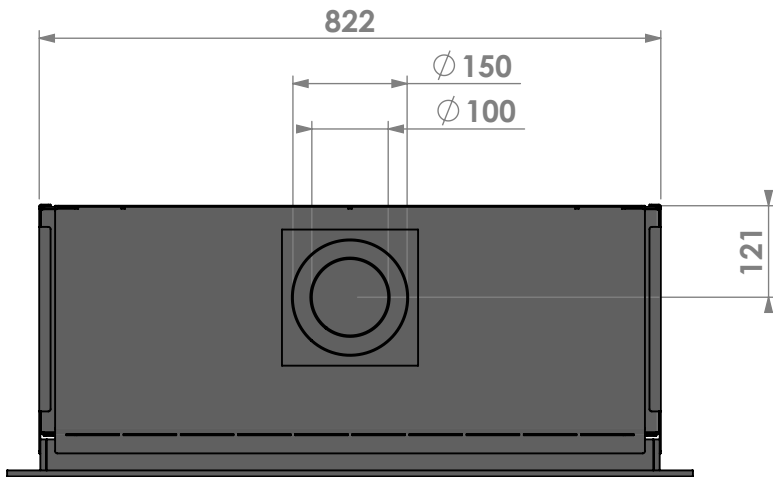

klassiek kader 52mm
classic frame 52mm
cadre classique 52mm
klassischer Rahmen 52mm

Bellfires - Hallenstraat 17
5531 AB Bladel - Netherlands
Tel. +31 (0) 497 33 92 00
Fax. +31 (0) 497 33 92 10
Email: info@bellfires.com

Name: **Smart Bell 80-70**

**Modifications
reserved**

Projection:
American

Scale:

1:10
mm

Version:

0