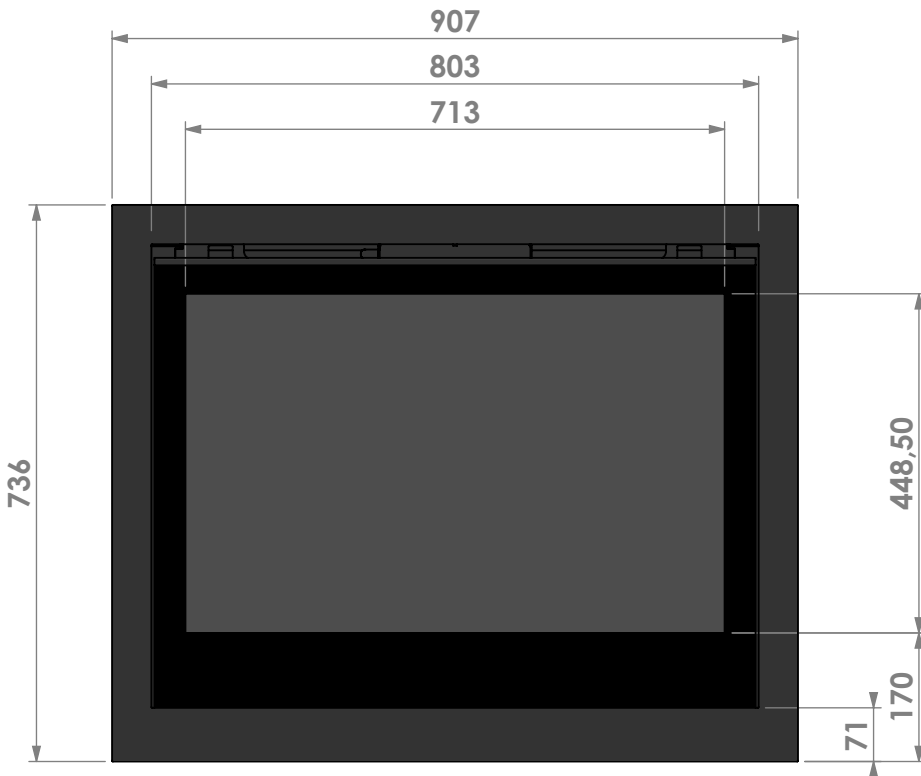

klassiek kader 52mm
classic frame 52mm
cadre classique 52mm
klassischer Rahmen 52mm

Bellfires - Hallenstraat 17
5531 AB Bladel - Netherlands
Tel. +31 (0) 497 33 92 00
Fax. +31 (0) 497 33 92 10
Email: info@bellfires.com

Name: **Smart Bell 80-70**

**Modifications
reserved**

Projection:
American

Scale:

1:10
mm

Version:

0