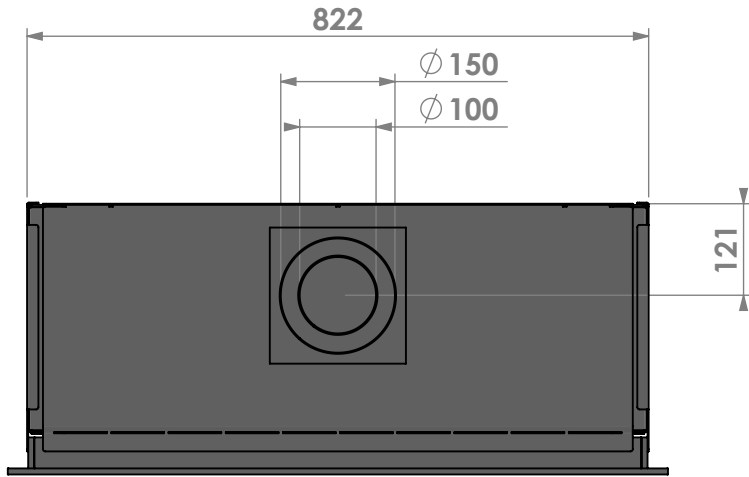

klassiek kader 35mm
classic frame 35mm
cadre classique 35mm
klassischer Rahmen 35mm

Bellfires - Hallenstraat 17
5531 AB Bladel - Netherlands
Tel. +31 (0) 497 33 92 00
Fax. +31 (0) 497 33 92 10
Email: info@bellfires.com

Name: **Smart Bell 80-70**

Modifications
reserved

Projection:
American

Scale:

1:10

Unit:

mm

Version:

0