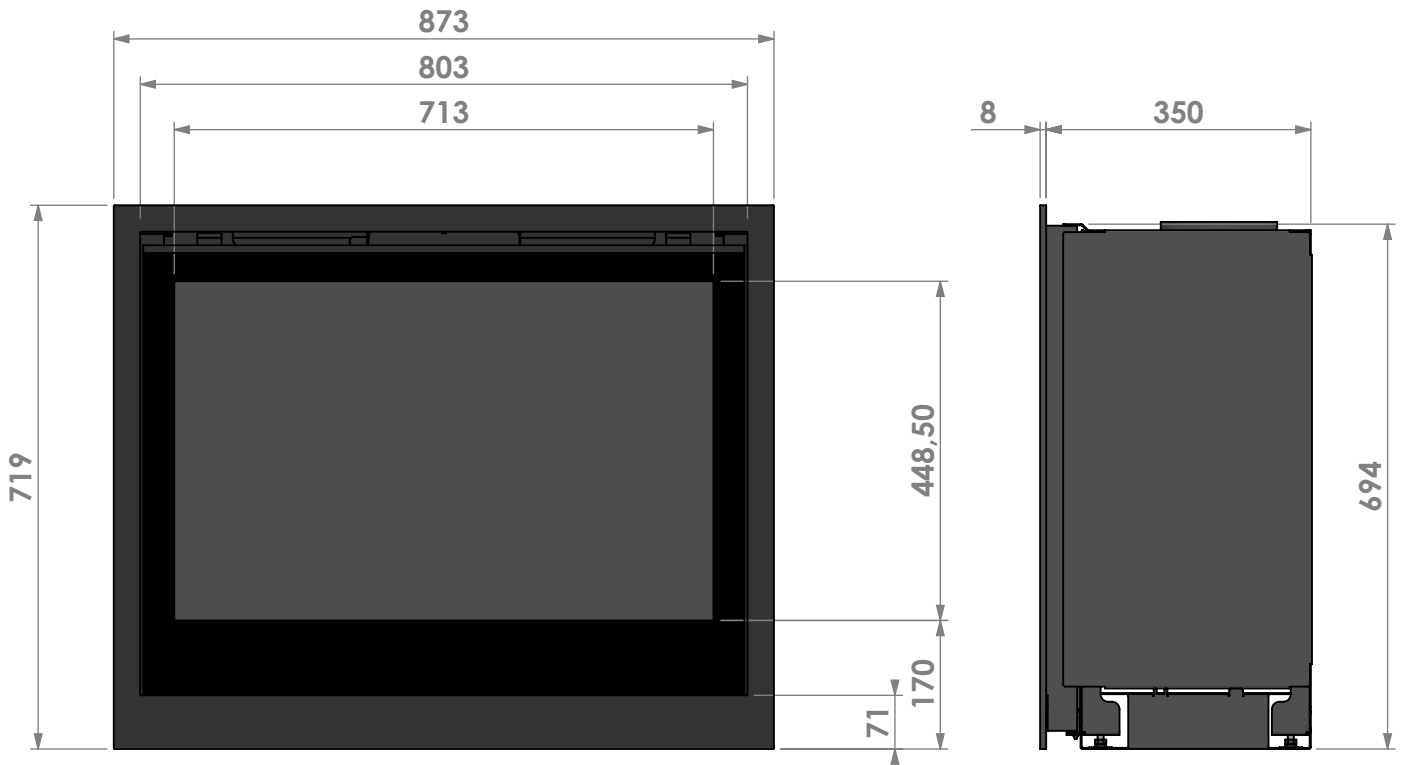

klassiek kader 35mm
classic frame 35mm
cadre classique 35mm
klassischer Rahmen 35mm

Bellfires - Hallenstraat 17
5531 AB Bladel - Netherlands
Tel. +31 (0) 497 33 92 00
Fax. +31 (0) 497 33 92 10
Email: info@bellfires.com

Name: **Smart Bell 80-70**

Modifications
reserved

Projection:
American

Scale:

1:10

Unit:

mm

Version:

0