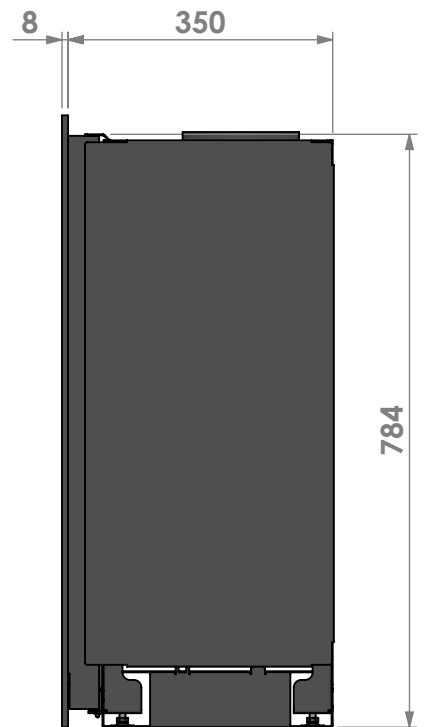

Modifications
reserved

Projection:
American

Scale:

1:10

Unit:

mm

Version:

0

Name: **Smart Bell 90-80**

Modifications
 reserved

Projection:
American

Scale:

1:10

Unit:

mm

Version:

Name: **Smart Bell 90-80**

Modifications
reserved

Projection:
American

Scale: **1:10**
 Unit: **mm**

Version: **0**