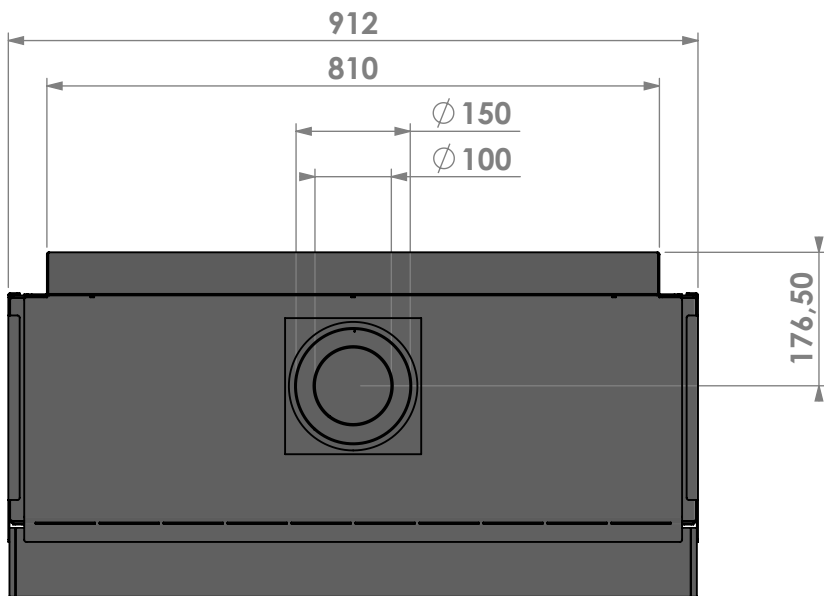

verdiept kader met convectieventilator
insert frame with convection ventilator
cadre de profondeur avec ventilateur de convection
vertiefter Rahmen mit Konvektionsventilator

Bellfires - Hallenstraat 17
5531 AB Bladel - Netherlands
Tel. +31 (0) 497 33 92 00
Fax. +31 (0) 497 33 92 10
Email: info@bellfires.com

Name: **Smart Bell 90-80**

Modifications
reserved

Projection:
American

Scale: **1:10**
Unit: **mm**

Version: **0**