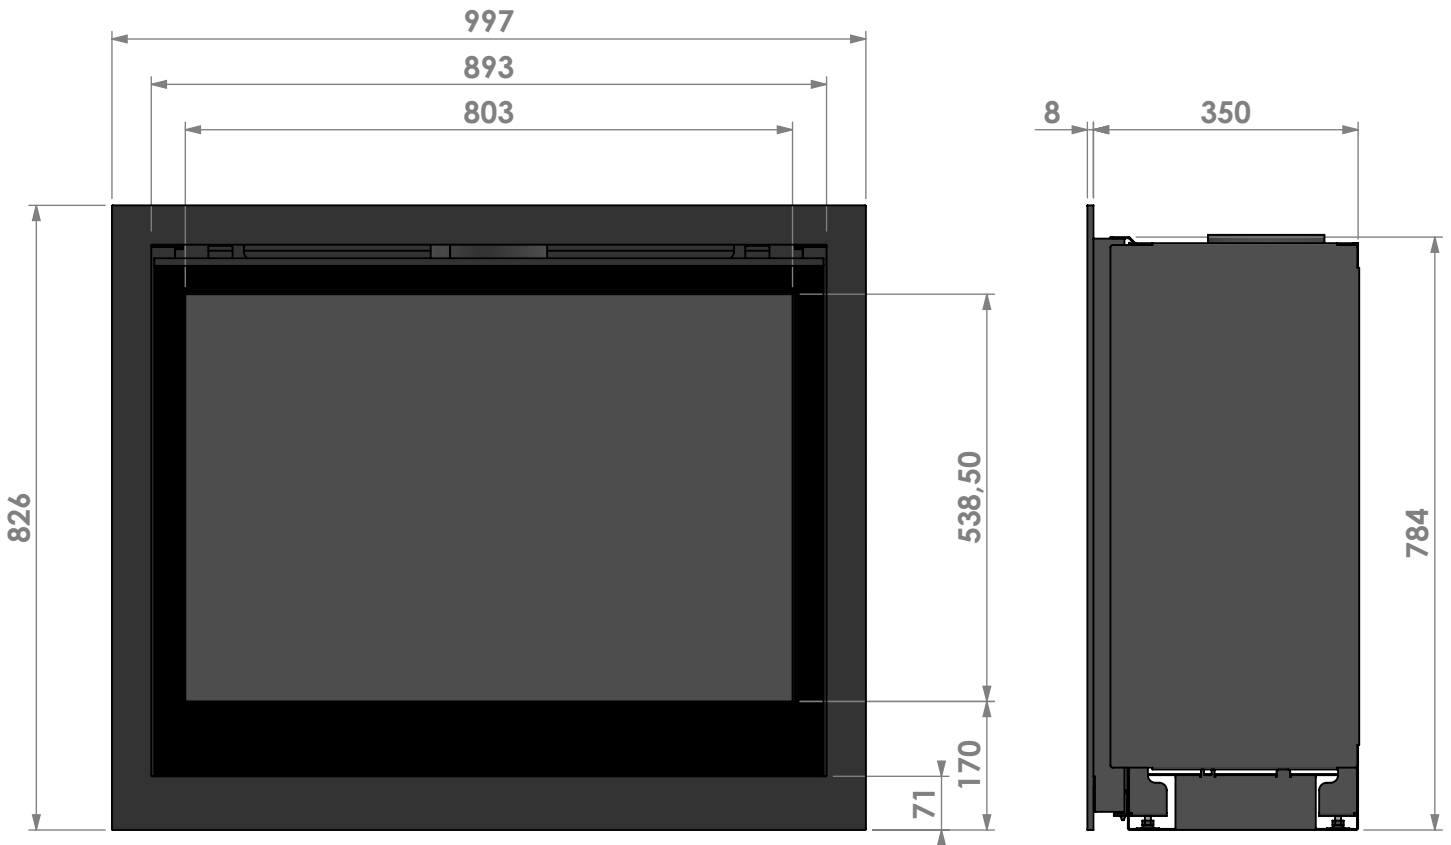

klassiek kader 52mm
classic frame 52mm
cadre classique 52mm
klassischer Rahmen 52mm

Bellfires - Hallenstraat 17
5531 AB Bladel - Netherlands
Tel. +31 (0) 497 33 92 00
Fax. +31 (0) 497 33 92 10
Email: info@bellfires.com

Name: **Smart Bell 90-80**

**Modifications
reserved**

Projection:
American

Scale: **1:10**
Unit: **mm**

Version: **0**