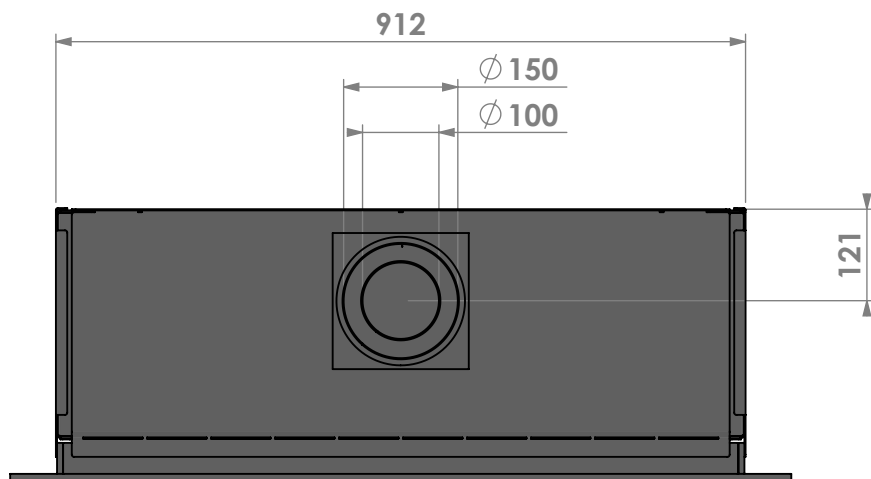

Name: **Smart Bell 90-80**

**Modifications
 reserved**

Projection:
American

Scale: **1:10**
 Unit: **mm**

Version: **0**

klassiek kader 70mm
classic frame 70mm
cadre classique 70mm
klassischer Rahmen 70mm

Bellfires - Hallenstraat 17
 5531 AB Bladel - Netherlands
 Tel. +31 (0) 497 33 92 00
 Fax. +31 (0) 497 33 92 10
 Email: info@bellfires.com

Name: **Smart Bell 90-80**

Modifications
 reserved

Projection:
American

Scale:

1:10

Unit:

mm

Version:

Name: **Smart Bell 90-80**

Modifications
reserved

Projection:
American

Scale: **1:10**
 Unit: **mm**

Version: **0**