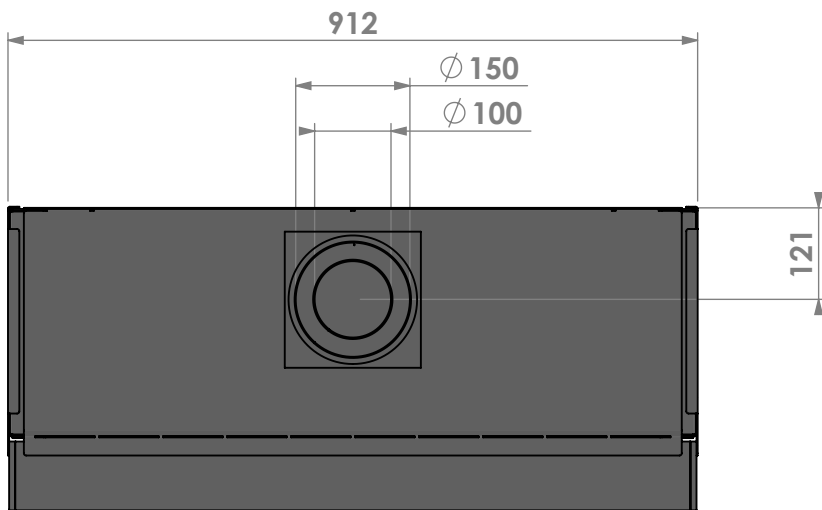

Name: **Smart Bell 90-80**

Modifications reserved

Projection: American

Scale: **1:10**
 Unit: **mm**

Version: **0**

verdiept kader
 insert frame
 cadre de profondeur
 vertiefter Rahmen

Bellfires - Hallenstraat 17
 5531 AB Bladel - Netherlands
 Tel. +31 (0) 497 33 92 00
 Fax. +31 (0) 497 33 92 10
 Email: info@bellfires.com

Name: **Smart Bell 90-80**

Modifications
 reserved

Projection:
American

Scale:

1:10

Unit:

mm

Version:

Name: **Smart Bell 90-80**

Modifications
reserved

Projection:
American

Scale: **1:10**
 Unit: **mm**

Version: **0**