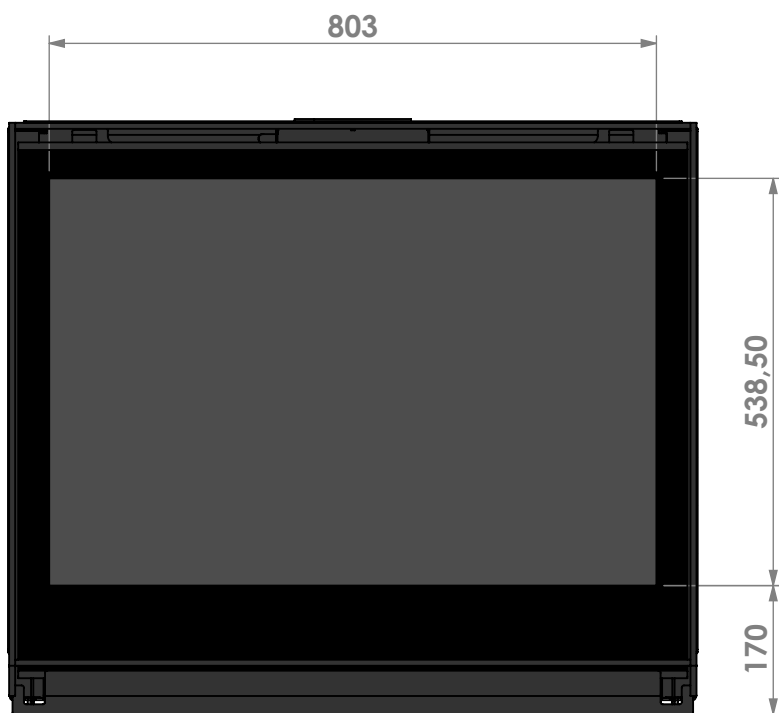

verdiept kader
insert frame
cadre de profondeur
vertiefter Rahmen

Bellfires - Hallenstraat 17
5531 AB Bladel - Netherlands
Tel. +31 (0) 497 33 92 00
Fax. +31 (0) 497 33 92 10
Email: info@bellfires.com

Name: **Smart Bell 90-80**

Modifications
reserved

Projection:
American

Scale:

1:10

Unit:

mm

Version:

0