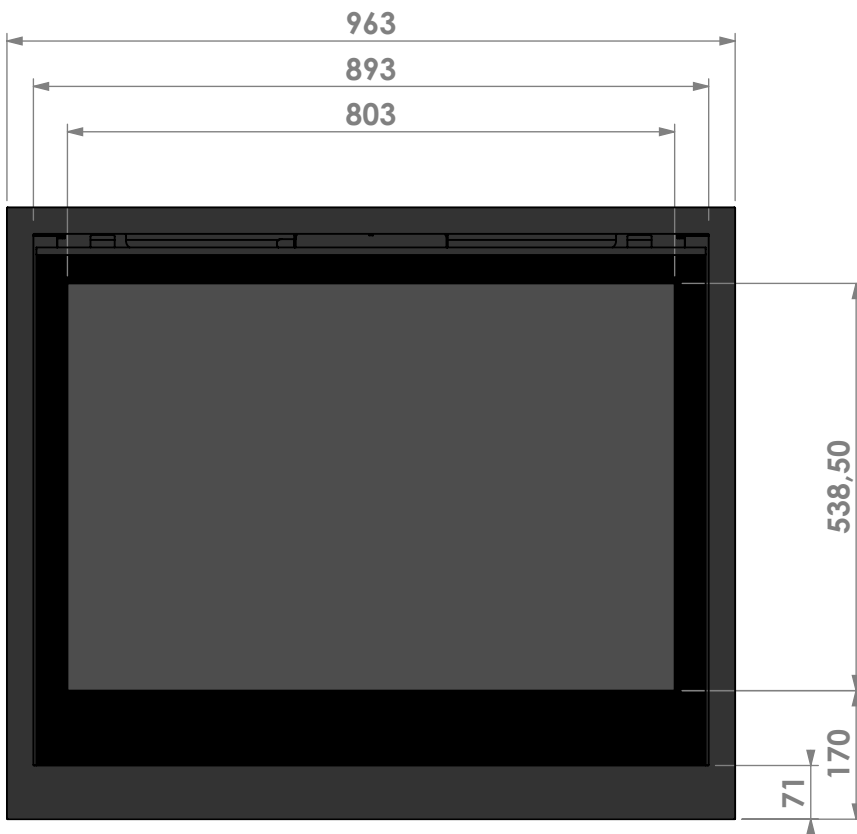

klassiek kader 35mm
classic frame 35mm
cadre classique 35mm
klassischer Rahmen 35mm

Bellfires - Hallenstraat 17
5531 AB Bladel - Netherlands
Tel. +31 (0) 497 33 92 00
Fax. +31 (0) 497 33 92 10
Email: info@bellfires.com

Name: **Smart Bell 90-80**

**Modifications
reserved**

Projection:
American

Scale: **1:10**
Unit: **mm**

Version: **0**