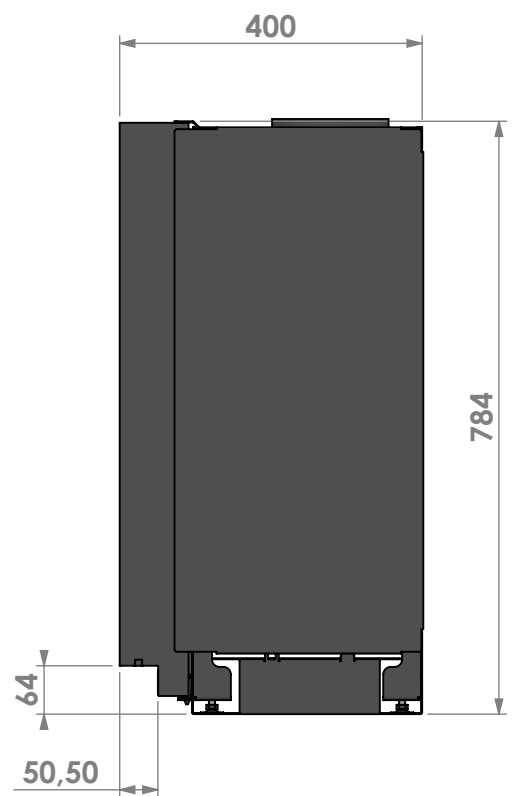

Name: **Smart Bell 90-80**

Modifications reserved

Projection: American

Scale: **1:10**
 Unit: **mm**

Version: **0**

verdiept kader
 insert frame
 cadre de profondeur
 vertiefter Rahmen

Bellfires - Hallenstraat 17
 5531 AB Bladel - Netherlands
 Tel. +31 (0) 497 33 92 00
 Fax. +31 (0) 497 33 92 10
 Email: info@bellfires.com

Name: **Smart Bell 90-80**

Modifications
 reserved

Projection:
American

Scale:

1:10

Unit:

mm

Version:

Name: **Smart Bell 90-80**

Modifications
reserved

Projection:
American

Scale: **1:10**
 Unit: **mm**

Version: **0**