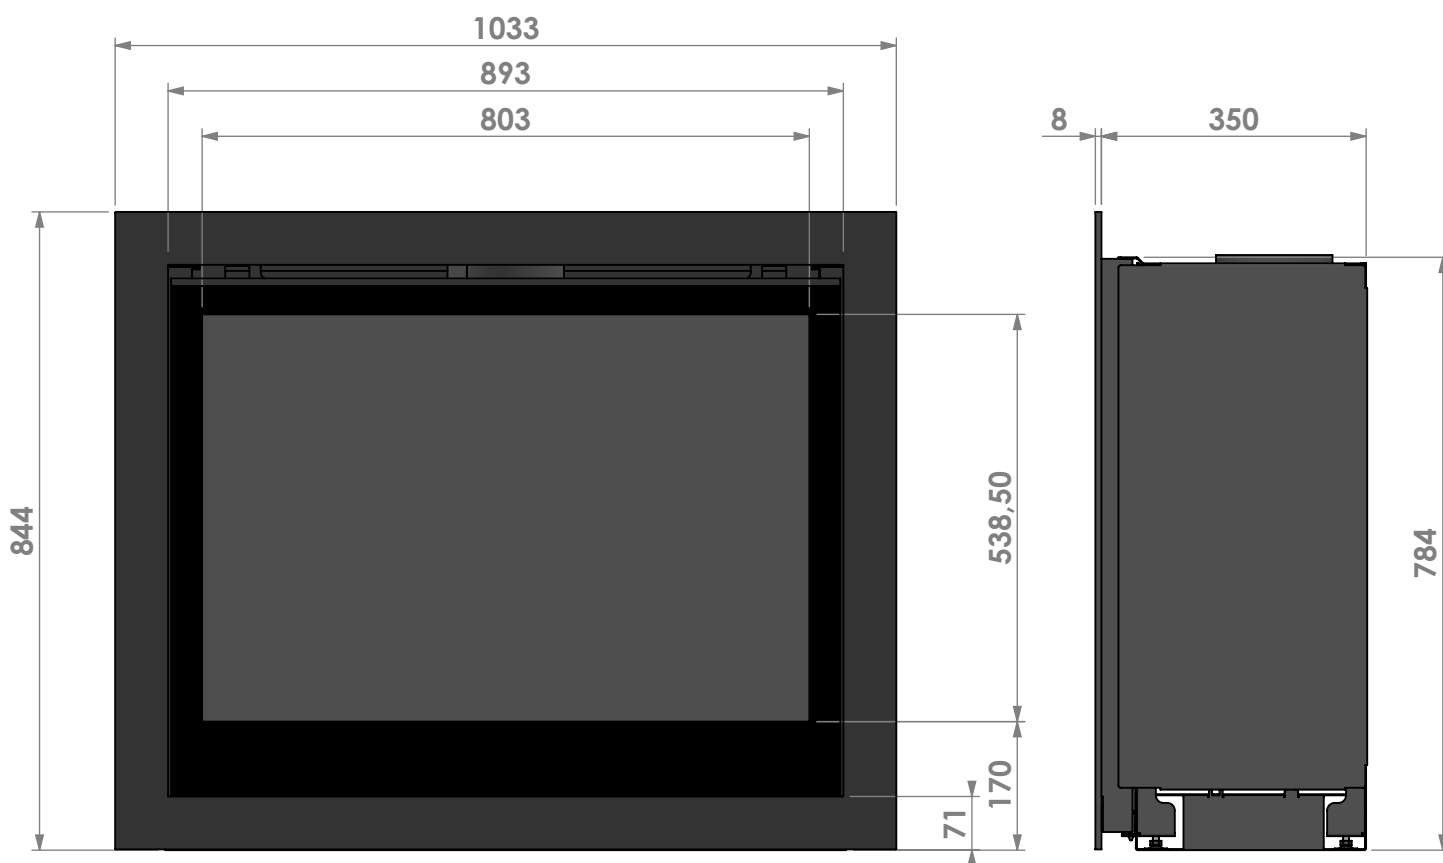

klassiek kader 70mm
classic frame 70mm
cadre classique 70mm
klassischer Rahmen 70mm

Bellfires - Hallenstraat 17
5531 AB Bladel - Netherlands
Tel. +31 (0) 497 33 92 00
Fax. +31 (0) 497 33 92 10
Email: info@bellfires.com

Name: **Smart Bell 90-80**

Modifications reserved

Projection: American

Scale: **1:10**
Unit: **mm**

Version: **0**