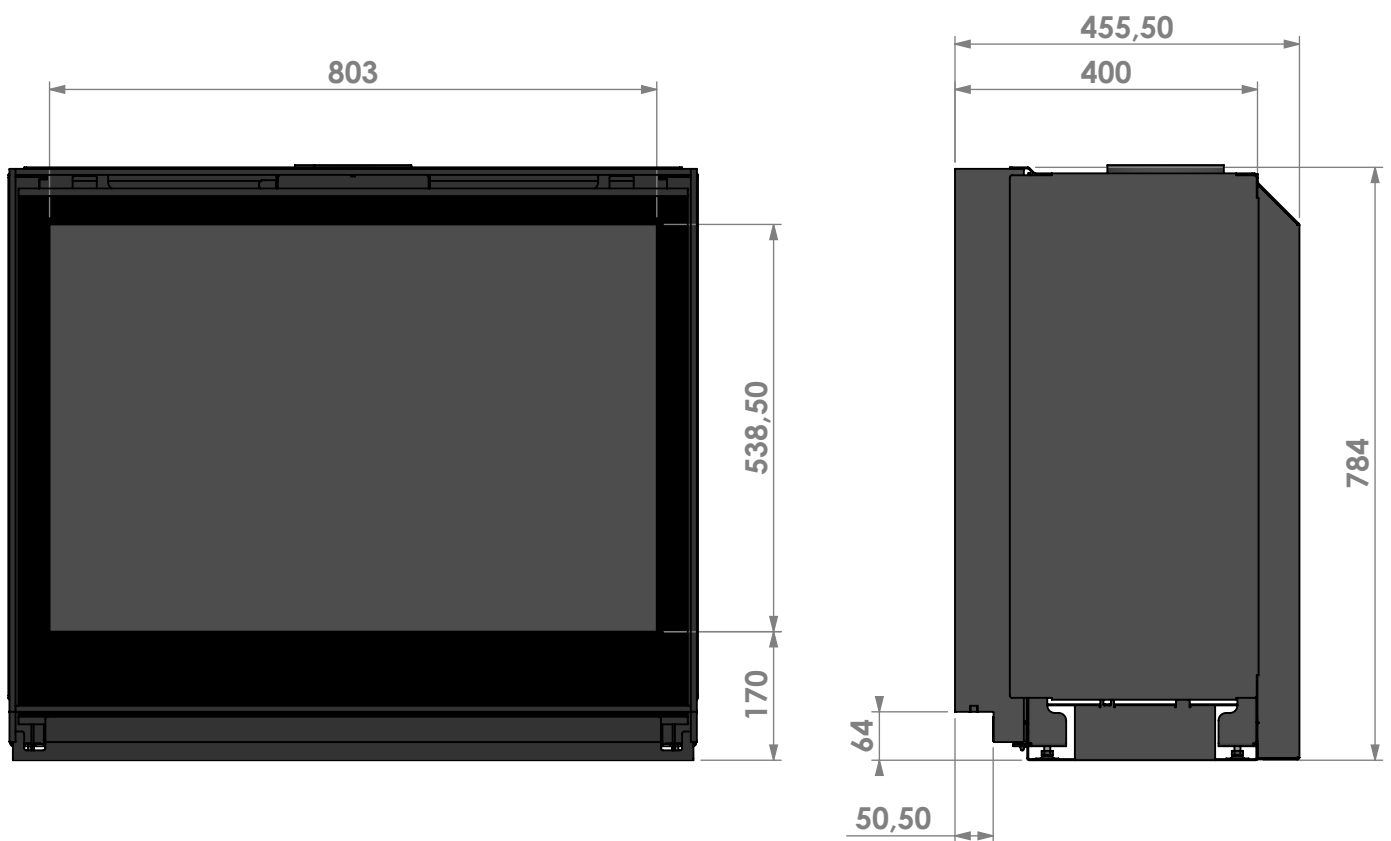

verdiept kader met convectieventilator
insert frame with convection ventilator
cadre de profondeur avec ventilateur de convection
vertiefter Rahmen mit Konvektionsventilator

Bellfires - Hallenstraat 17
5531 AB Bladel - Netherlands
Tel. +31 (0) 497 33 92 00
Fax. +31 (0) 497 33 92 10
Email: info@bellfires.com

Name: **Smart Bell 90-80**

Modifications
reserved

Projection:
American

Scale: **1:10**
Unit: **mm**

Version: **0**