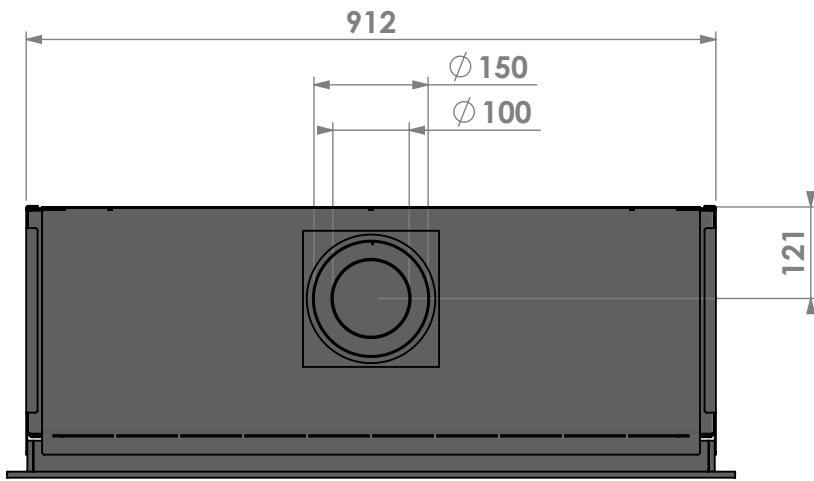

Modifications
reserved

Projection:
American

Scale:

1:10

Unit:

mm

Version:

0

Name: **Smart Bell 90-80**

Modifications
 reserved

Projection:
American

Scale:

1:10

Unit:

mm

Version:

Name: **Smart Bell 90-80**

Modifications
reserved

Projection:
American

Scale: **1:10**
 Unit: **mm**

Version: **0**