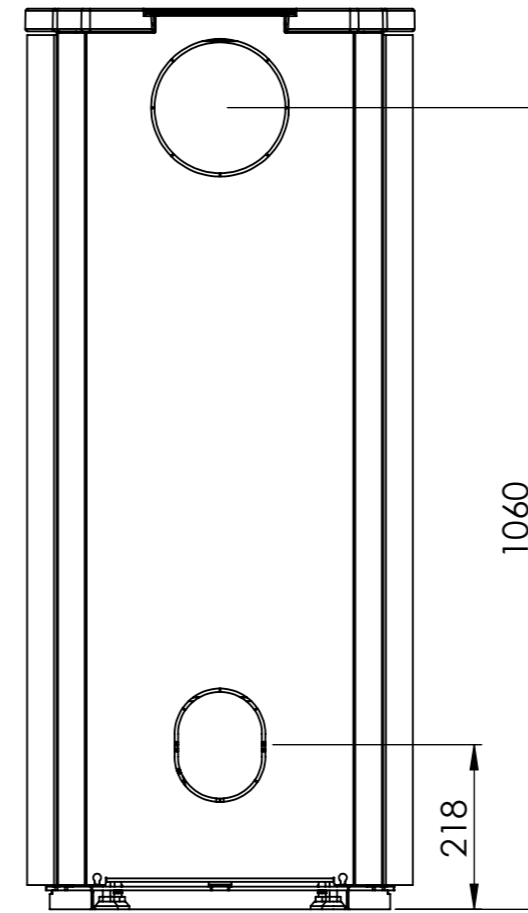

Serie	Scan-Line 900
Description	Steel / Stone

The same data applies to Scan-Line 900 with glass front

	Casted top	Stone
H	1191	1211