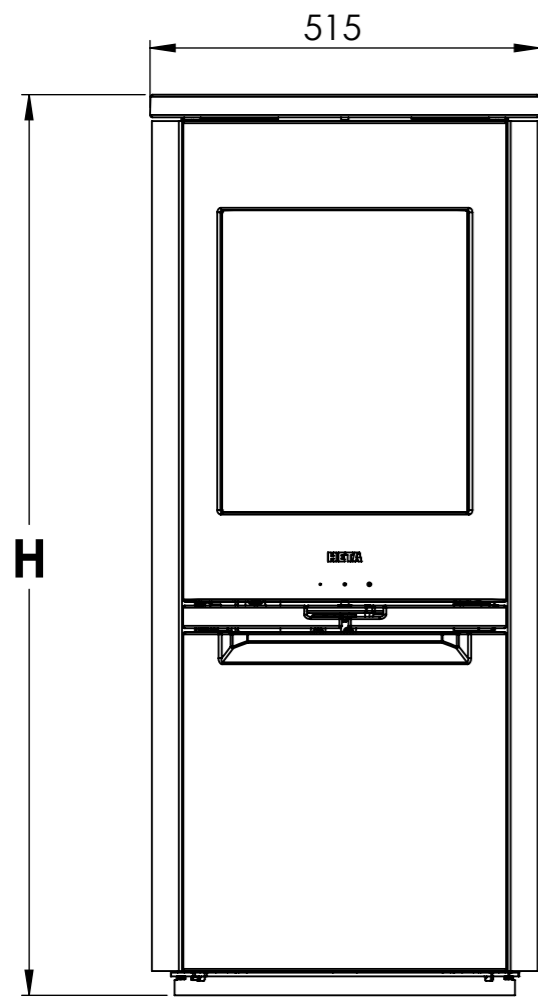

Serie	Scan-Line 900
Description	Steel / Stone

The same data applies to Scan-Line 900 with glass front

	Casted top	Stone
H	1191	1211