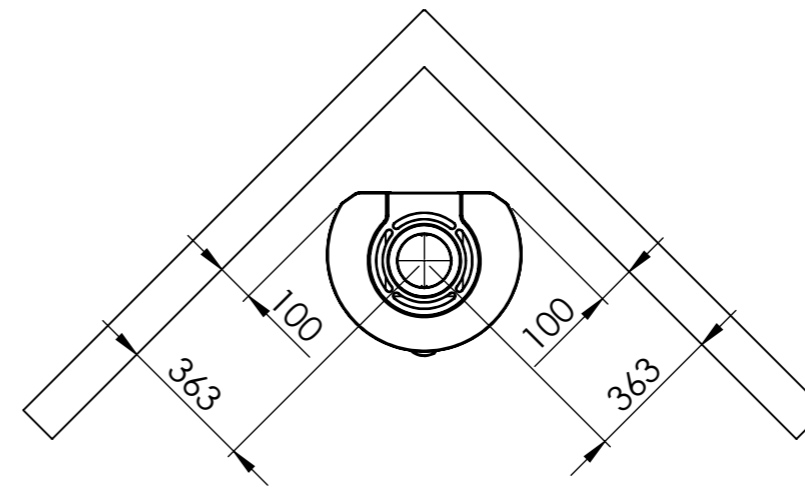

Serie	Scan-Line 900
Description	Steel / Stone

The same data applies to Scan-Line 900 with glass front

	Casted top	Stone
H	1191	1211