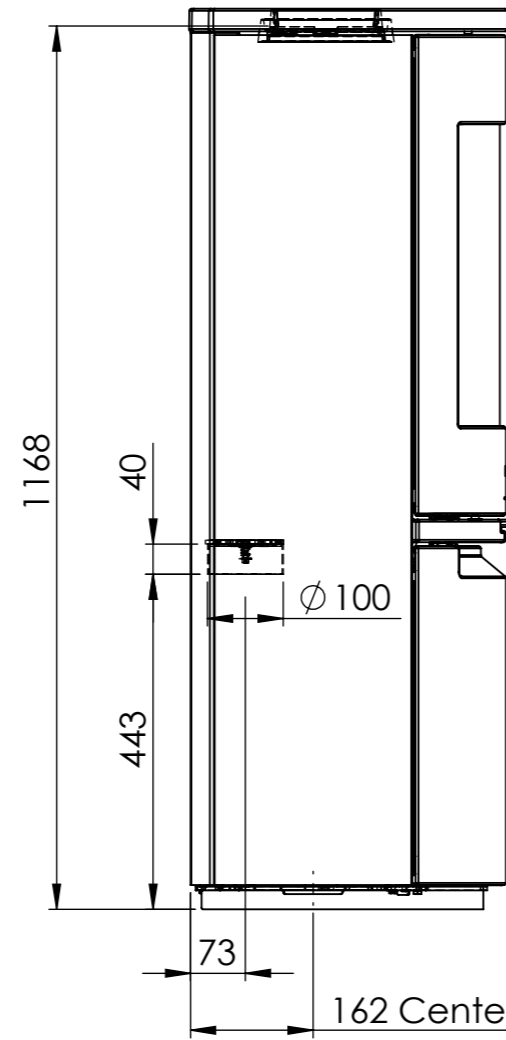

Serie	Scan-Line 900
Description	Steel / Stone

The same data applies to Scan-Line 900 with glass front

	Casted top	Stone
H	1191	1211