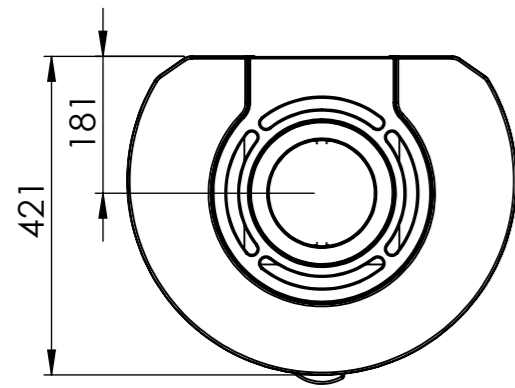

Serie	Scan-Line 900
Description	Steel / Stone

The same data applies to Scan-Line 900 with glass front

	Casted top	Stone
H	1191	1211