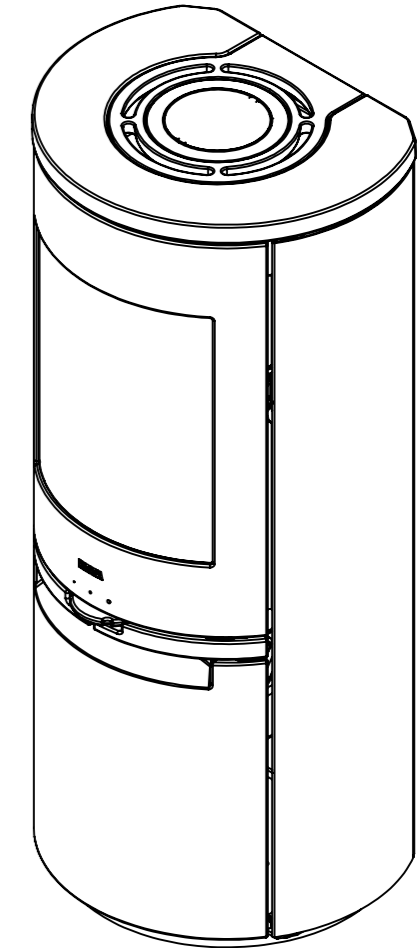

Serie	Scan-Line 900
Description	Steel / Stone

The same data applies to Scan-Line 900 with glass front

	Casted top	Stone
H	1191	1211