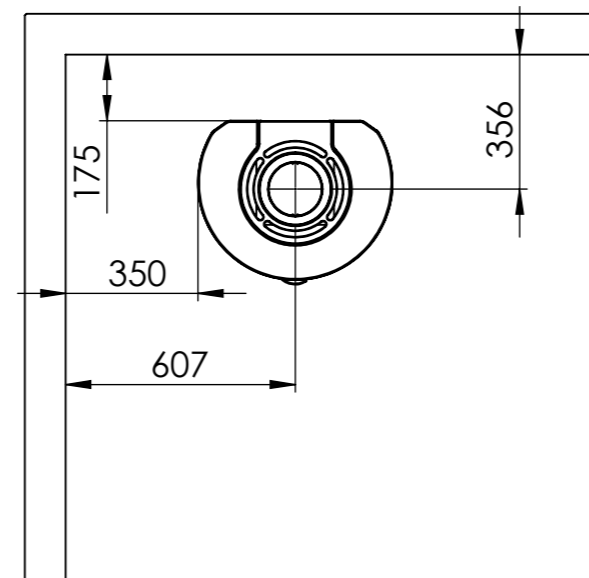

Serie	Scan-Line 900
Description	Steel / Stone

The same data applies to Scan-Line 900 with glass front

	Casted top	Stone
H	1191	1211